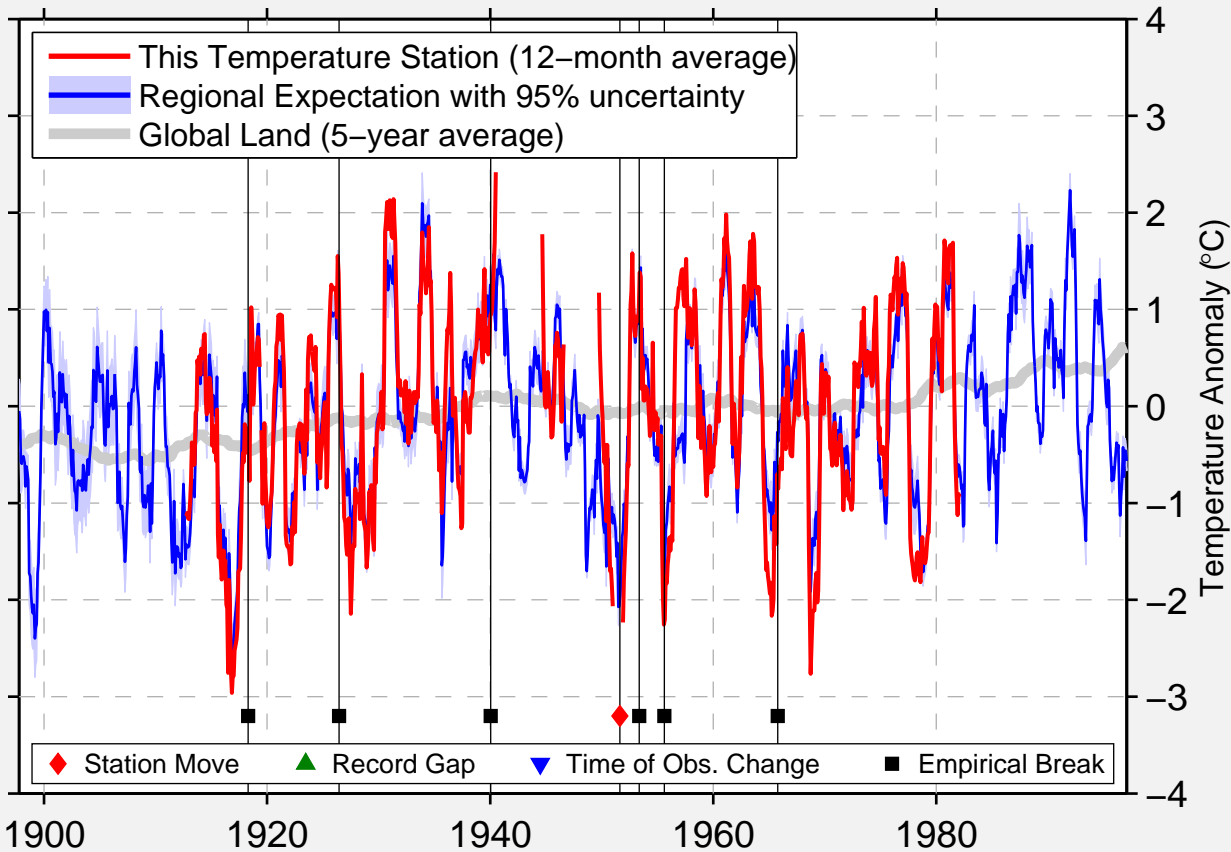

BRADY AZNOE

47.950 N, 111.333 W (United States)

Data Quality Controlled and Aligned at Breakpoints

Berkeley Earth