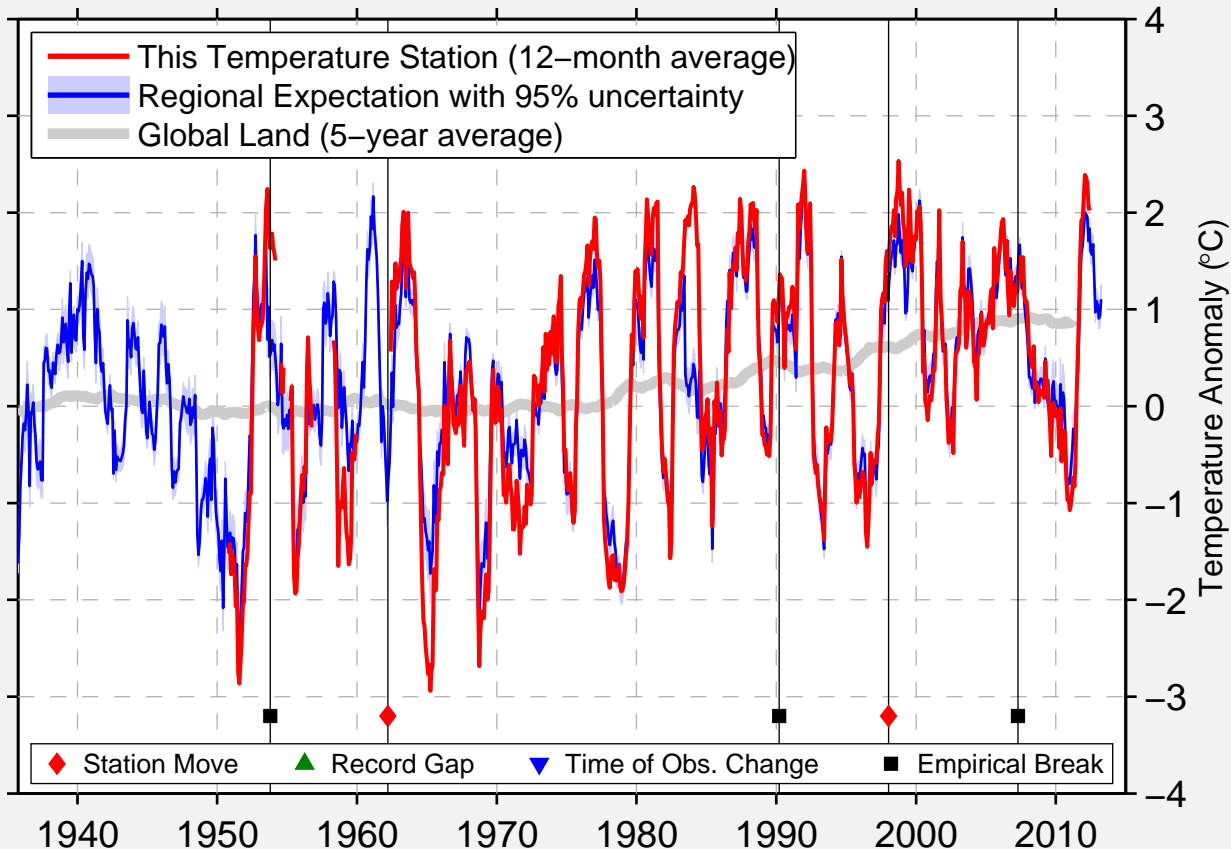

# LOMA 1 WNW

47.944 N, 110.524 W (United States)

Data Quality Controlled and Aligned at Breakpoints

Berkeley Earth