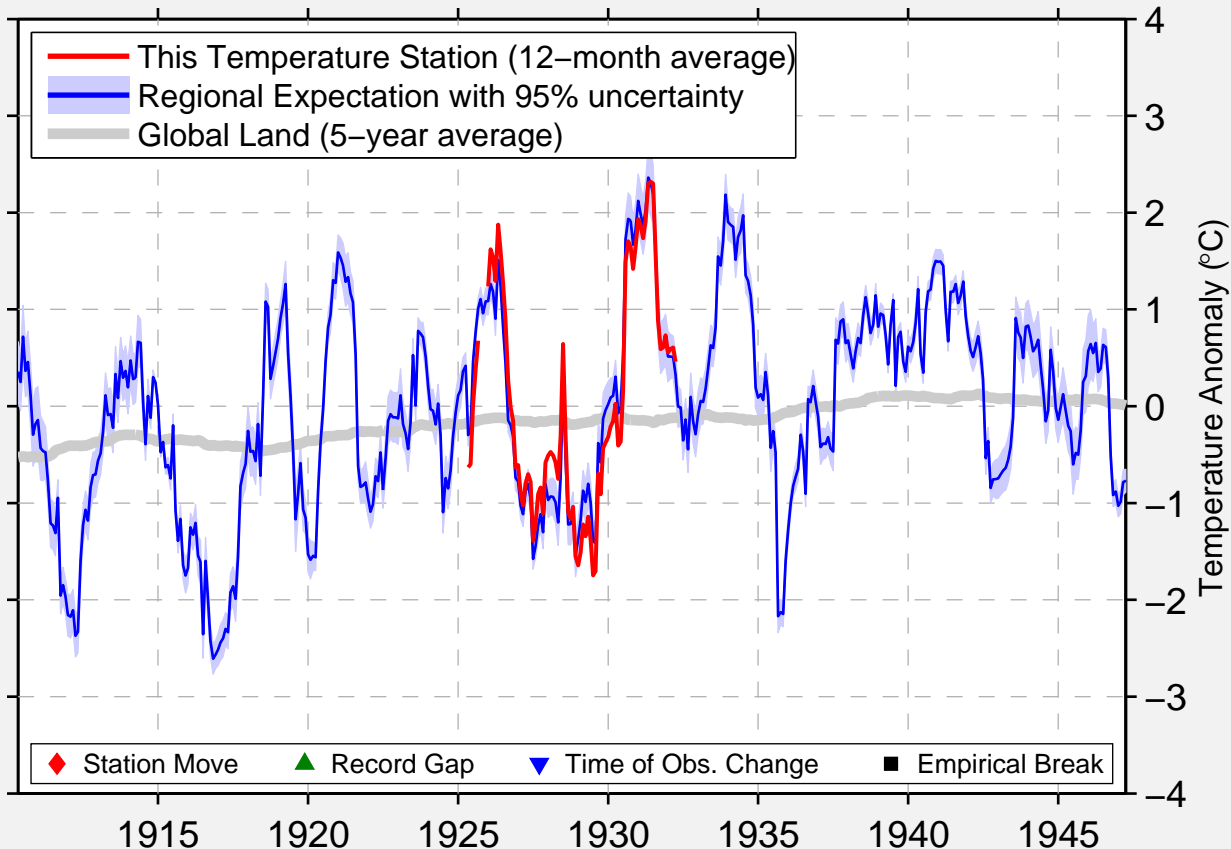

SIOUX PASS

47.933 N, 104.283 W (United States)

Data Quality Controlled and Aligned at Breakpoints

Berkeley Earth