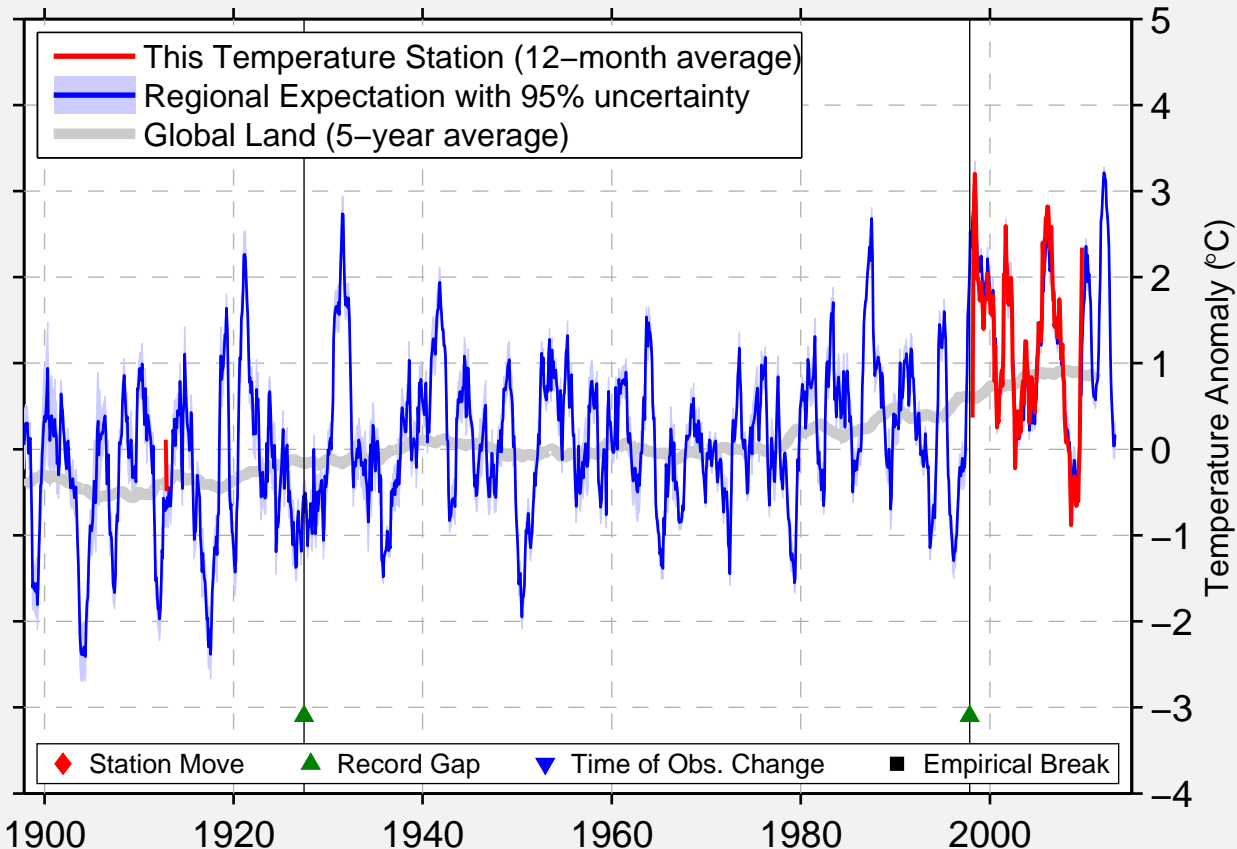

ELY RANGER STATION

47.912 N, 91.871 W (United States)

Data Quality Controlled and Aligned at Breakpoints

Berkeley Earth