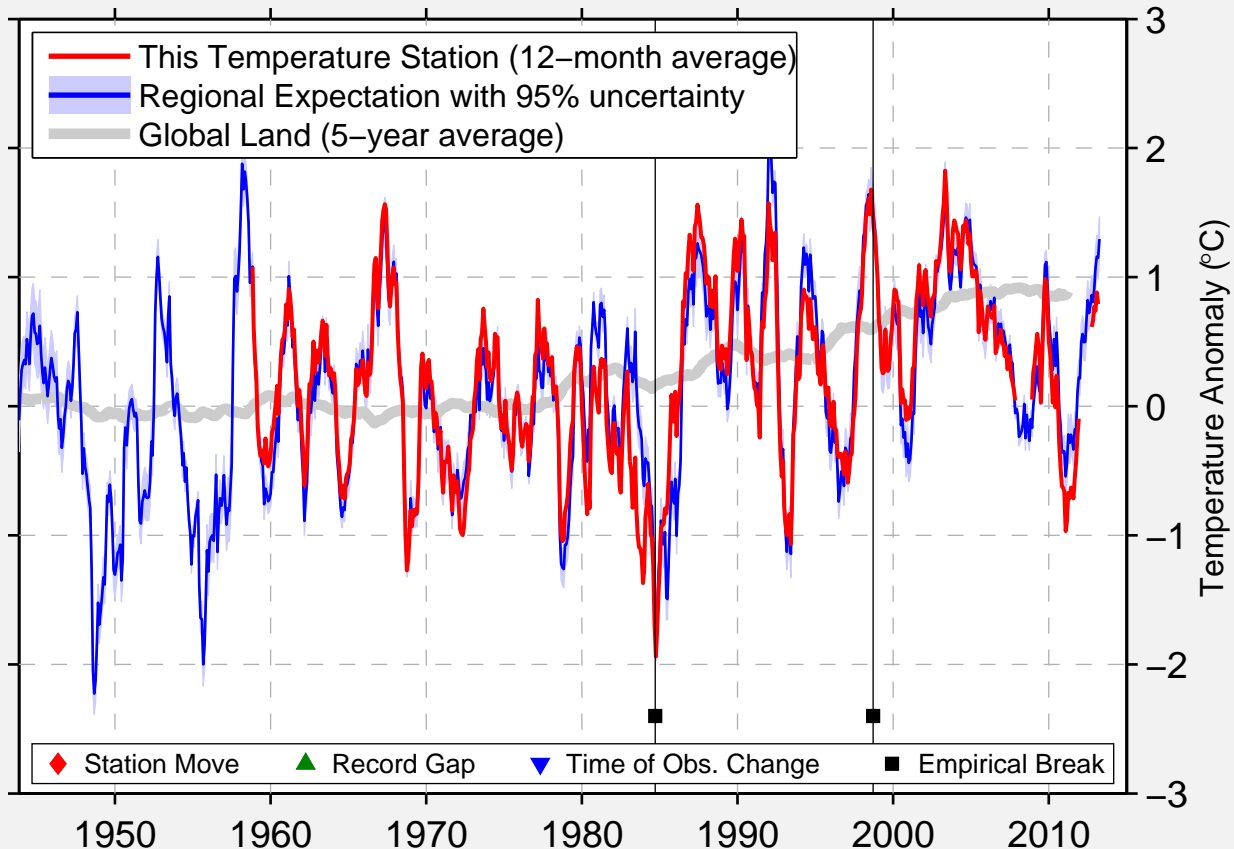

CHELAN

47.836 N, 120.038 W (United States)

Data Quality Controlled and Aligned at Breakpoints

Berkeley Earth