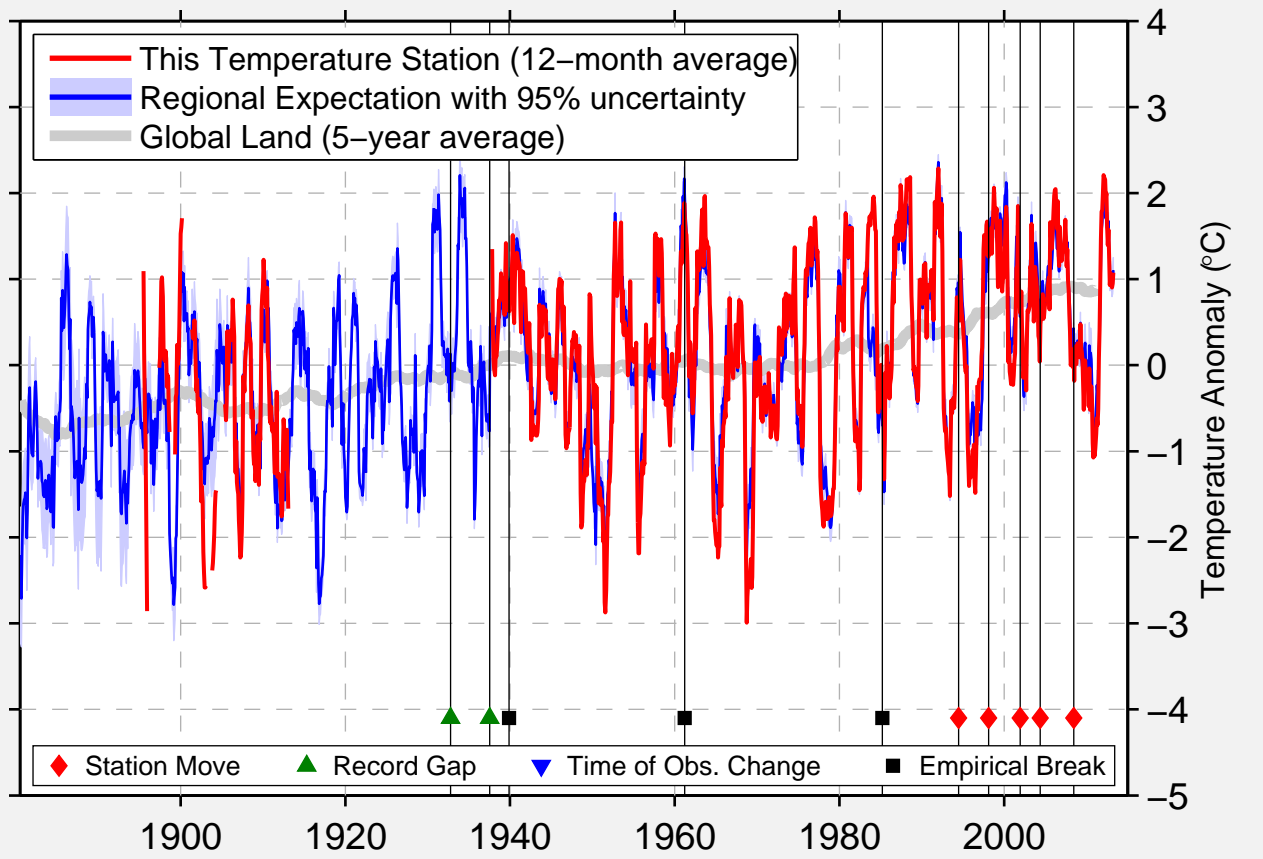

FORT BENTON

47.819 N, 110.667 W (United States)

Data Quality Controlled and Aligned at Breakpoints

Berkeley Earth