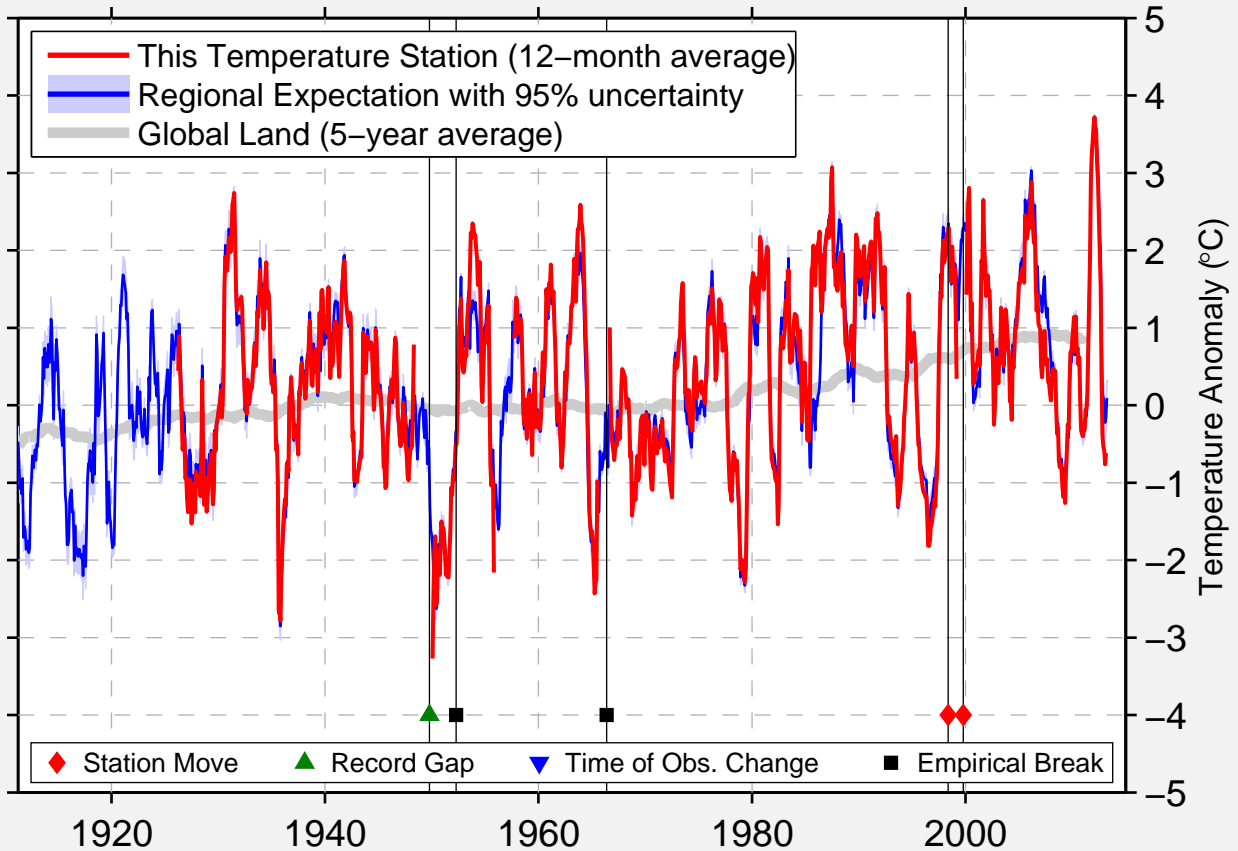

BUTTE 5SE

47.810 N, 100.583 W (United States)

Data Quality Controlled and Aligned at Breakpoints

Berkeley Earth