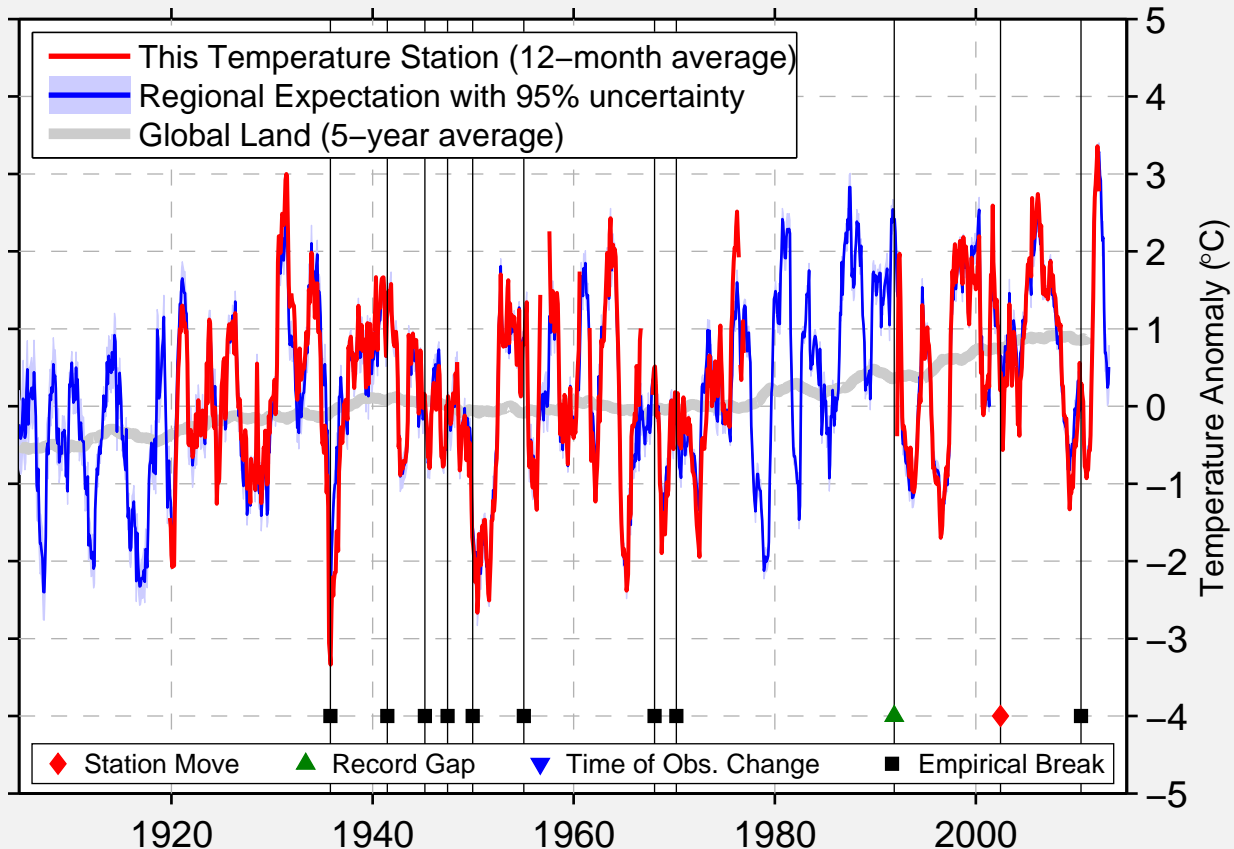

# WATFORD CITY

47.804 N, 103.289 W (United States)

Data Quality Controlled and Aligned at Breakpoints

Berkeley Earth