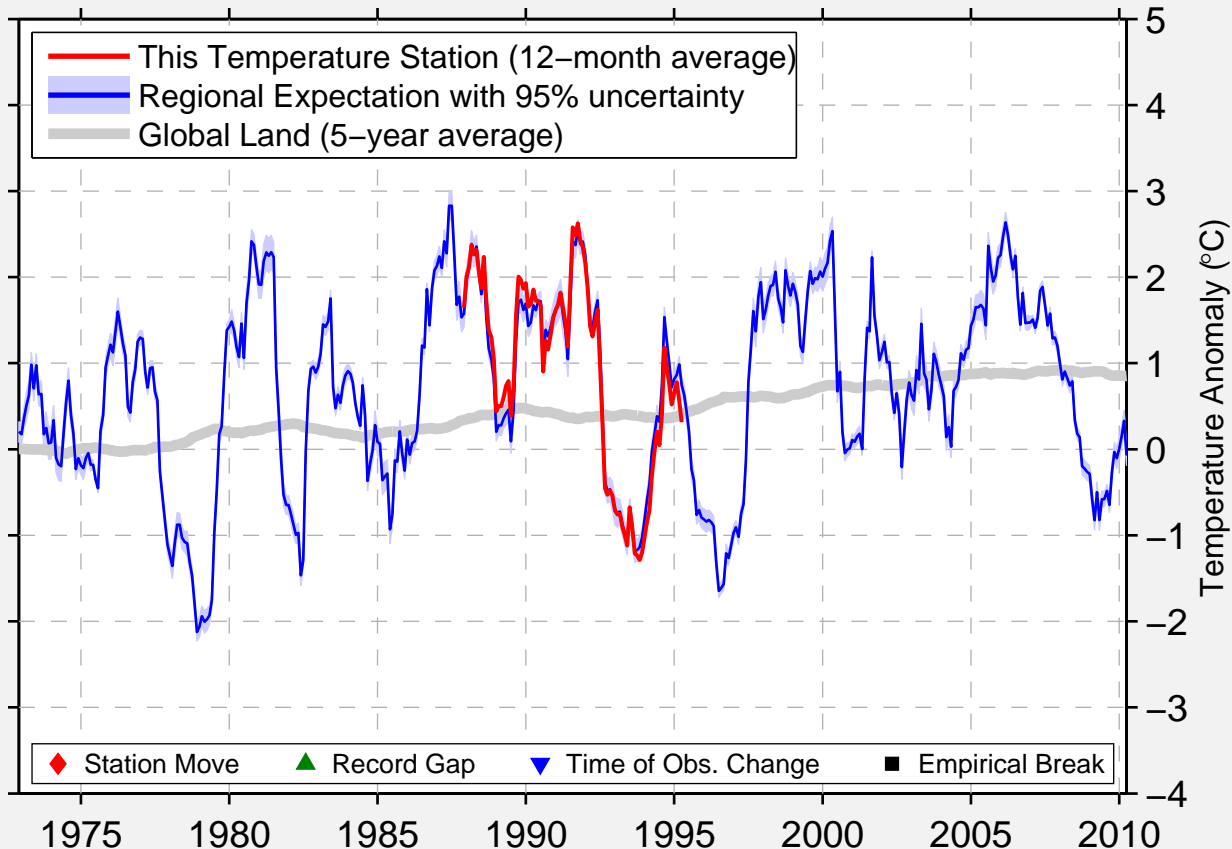

# WATFORD CITY 12 E

47.800 N, 102.983 W (United States)

Data Quality Controlled and Aligned at Breakpoints

Berkeley Earth