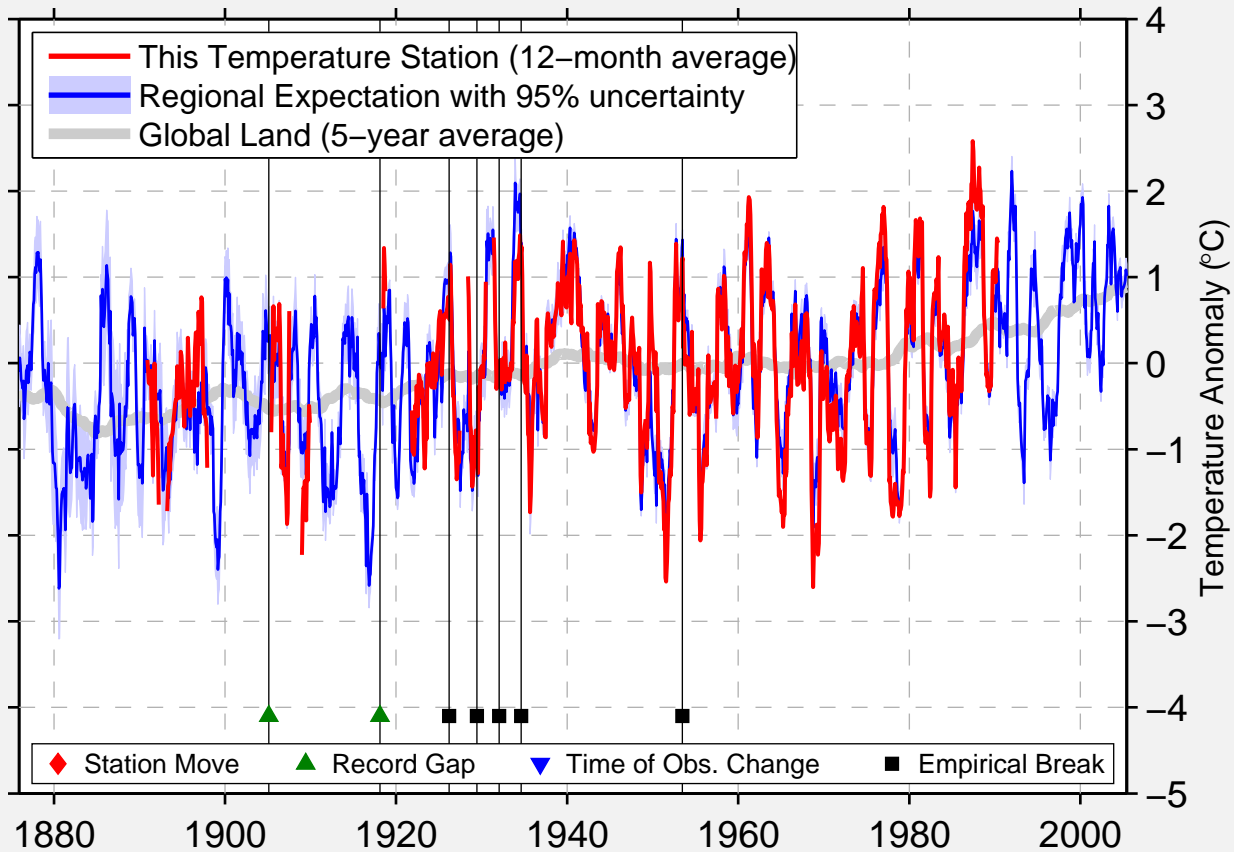

CHOTEAU-AP

47.800 N, 112.200 W (United States)

Data Quality Controlled and Aligned at Breakpoints

Berkeley Earth