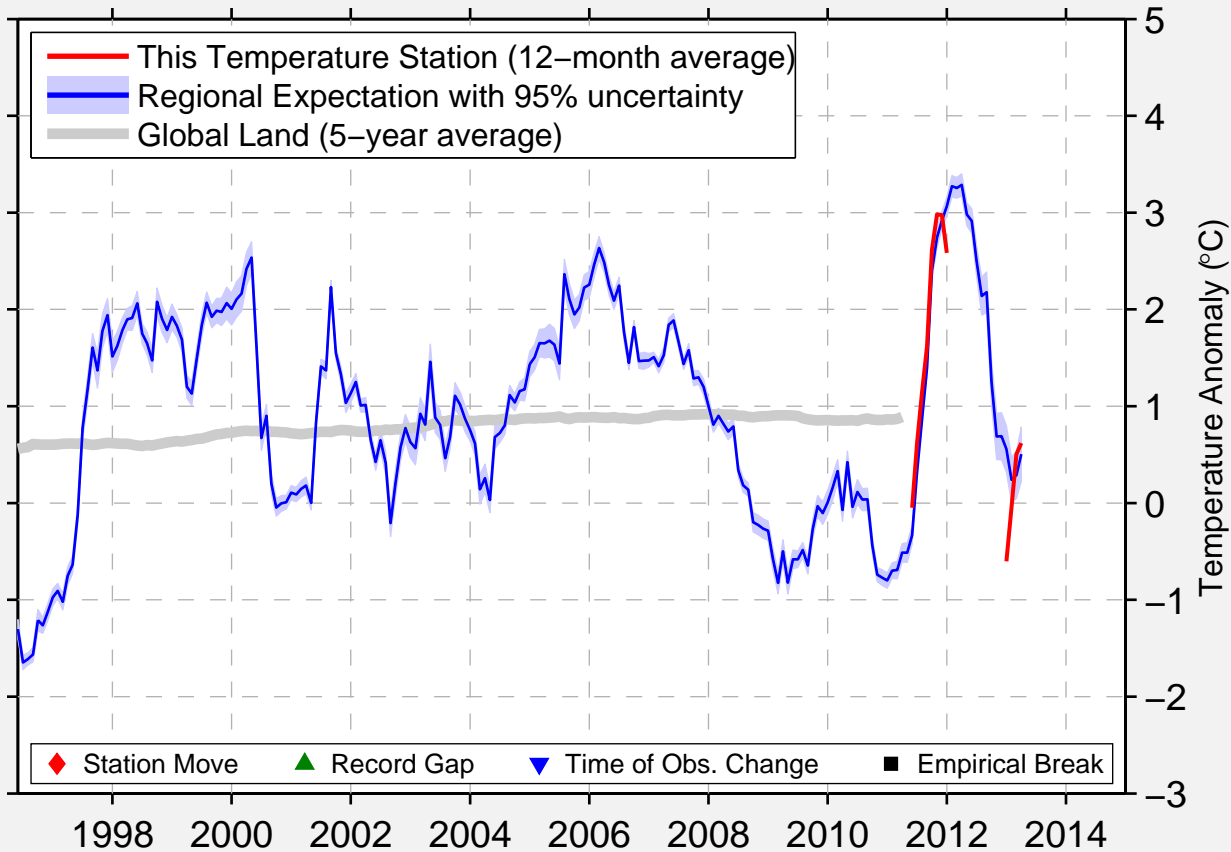

WATFORD CITY MUNI

47.796 N, 103.254 W (United States)

Data Quality Controlled and Aligned at Breakpoints

Berkeley Earth