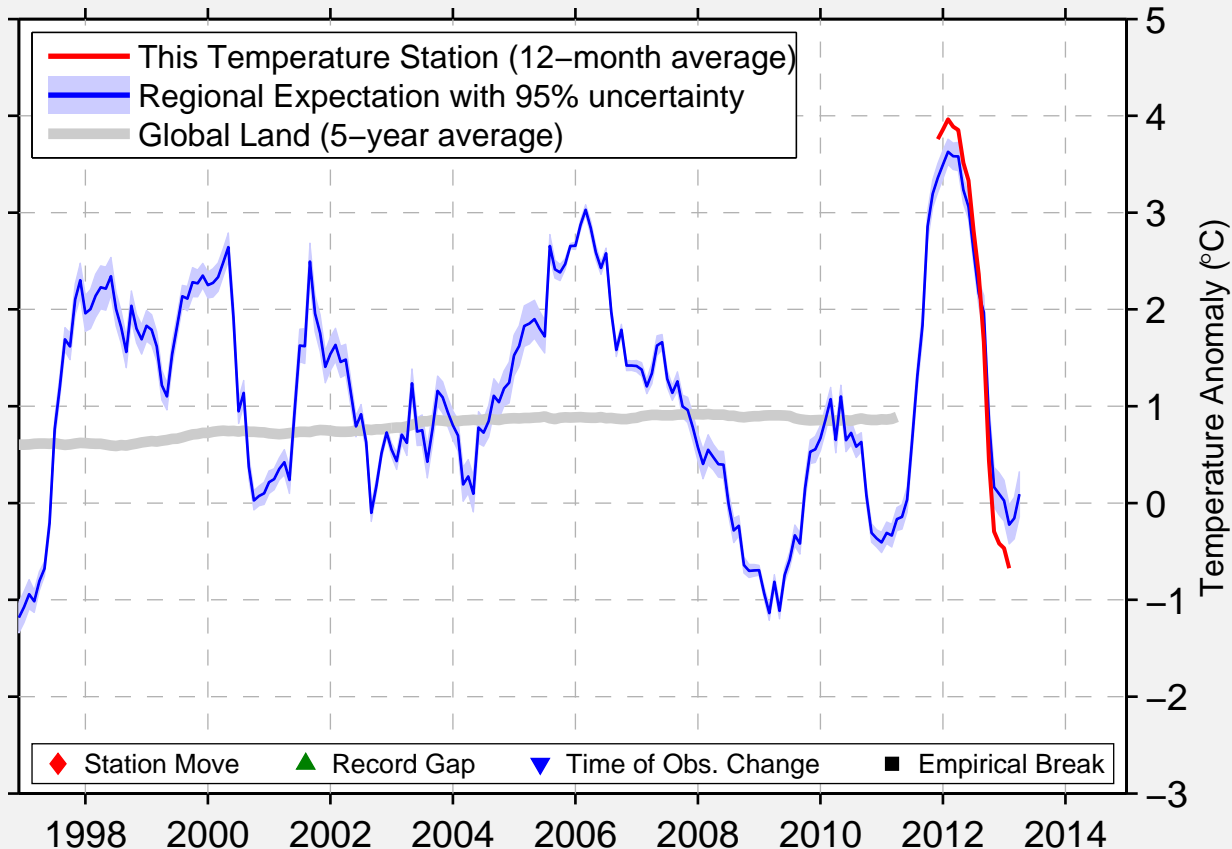

HARVEY MUNI

47.783 N, 99.933 W (United States)

◆ Station Move ▲ Record Gap ▼ Time of Obs. Change ■ Empirical Break