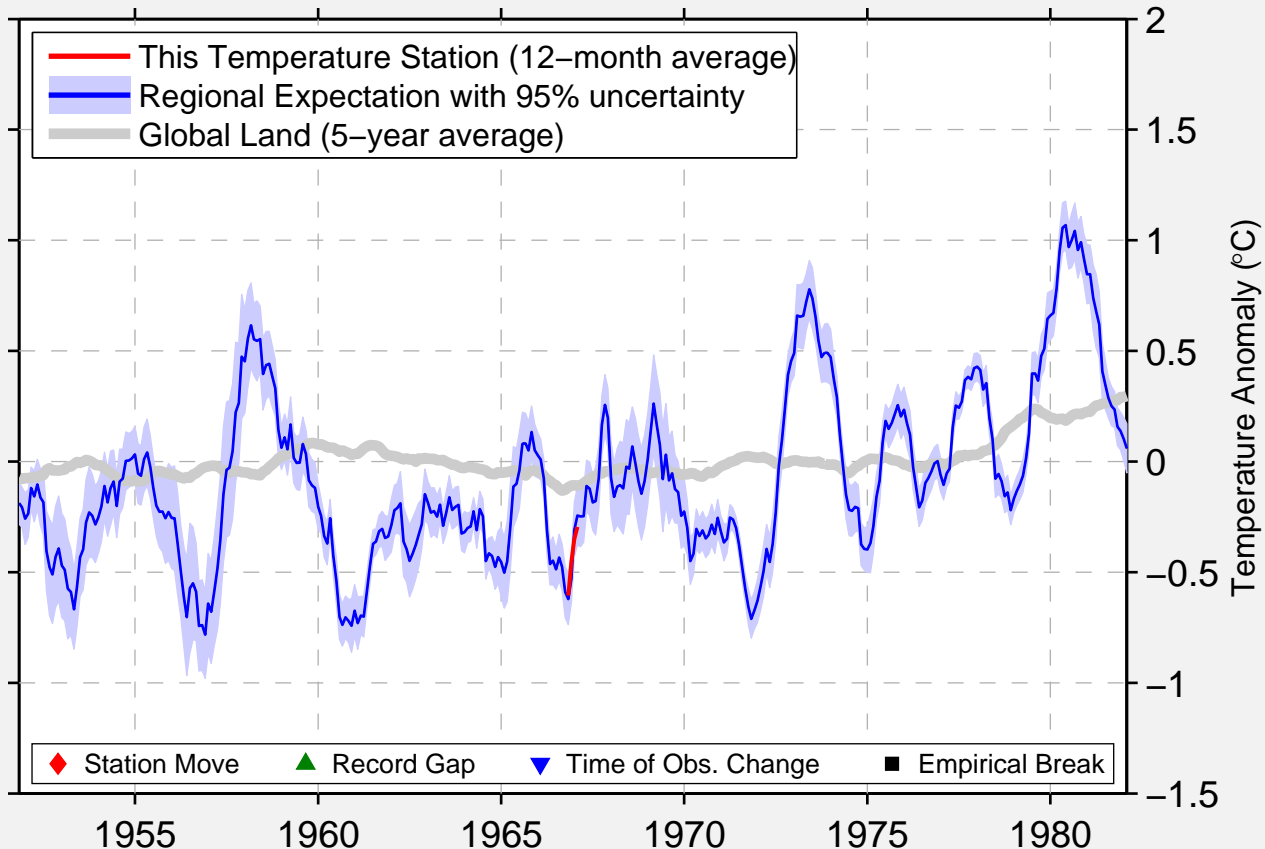

EAST MAITLAND BOWLING CLUB

32.748 S, 151.583 E (Australia)

Data Quality Controlled and Aligned at Breakpoints

Berkeley Earth