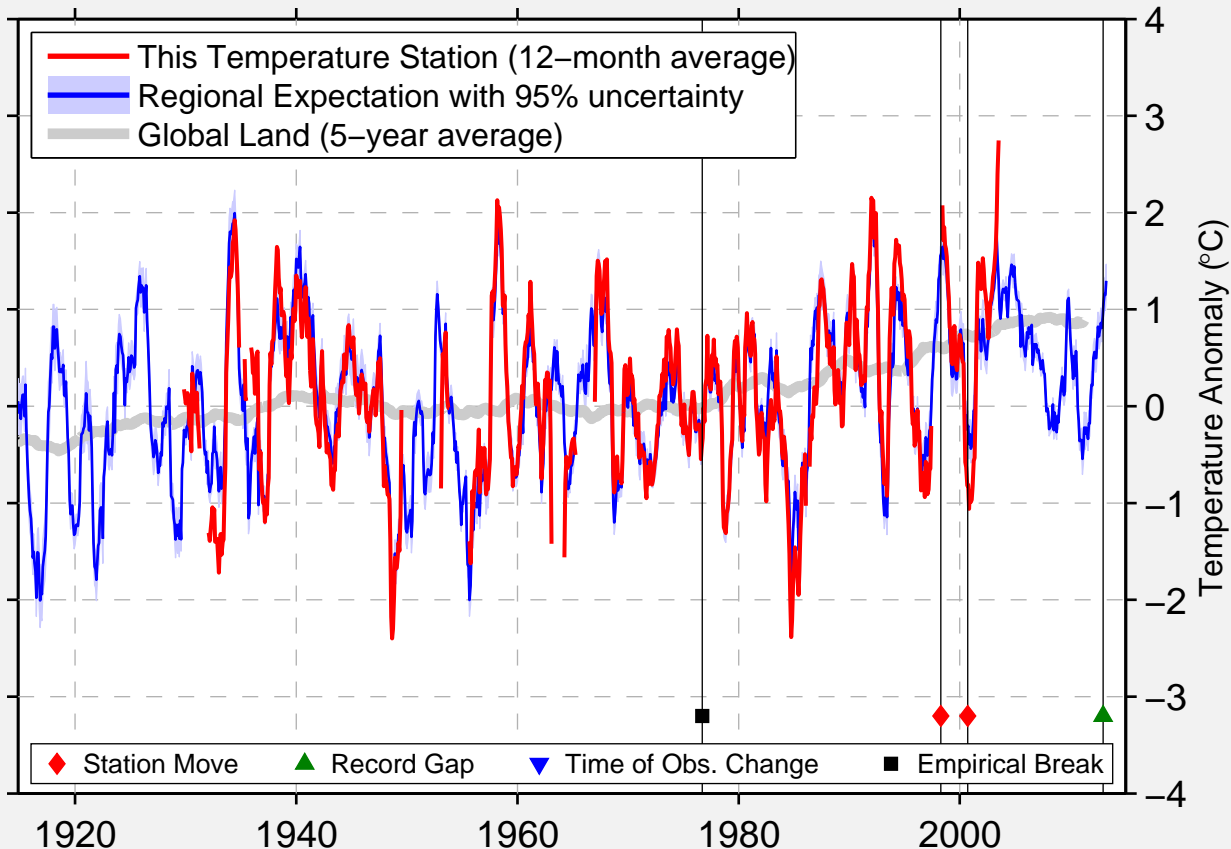

HARTLINE

47.683 N, 119.101 W (United States)

Data Quality Controlled and Aligned at Breakpoints

Berkeley Earth