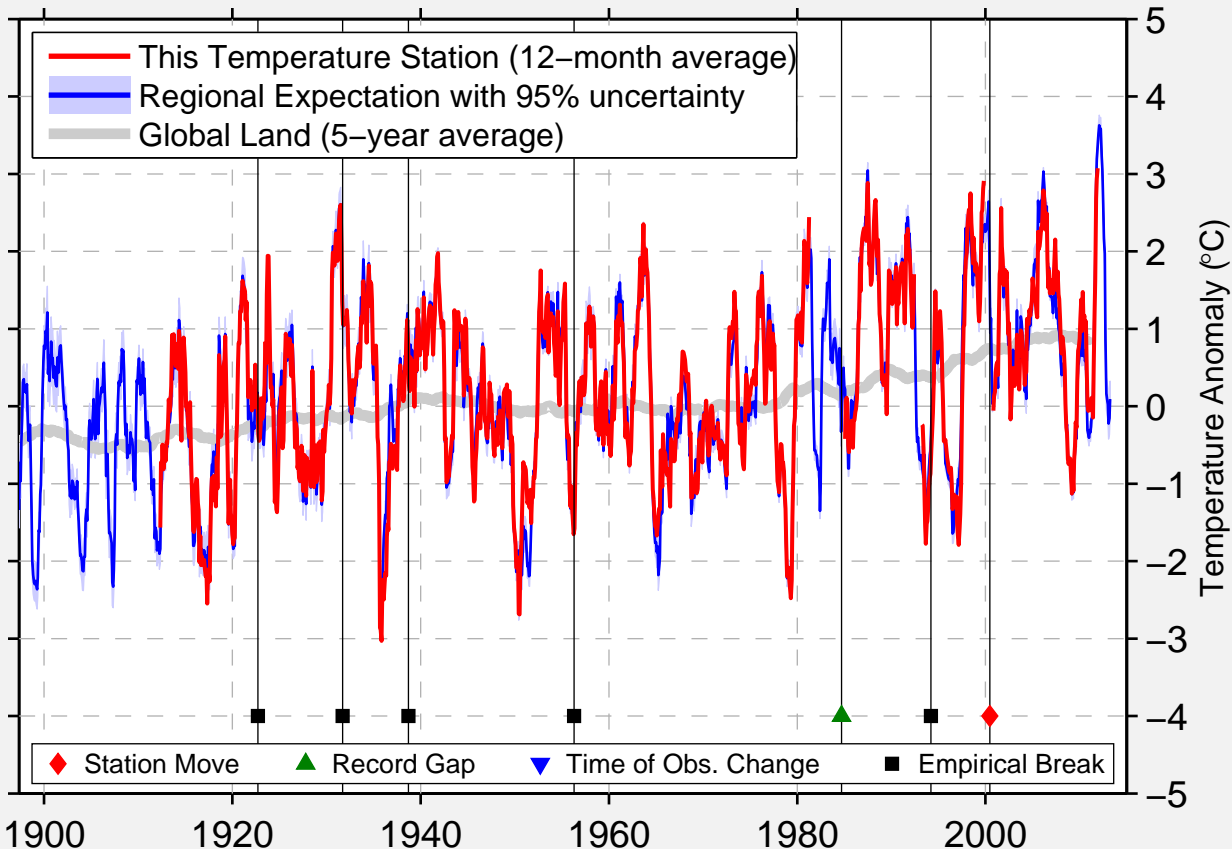

FESSENDEN

47.646 N, 99.622 W (United States)

Data Quality Controlled and Aligned at Breakpoints

Berkeley Earth