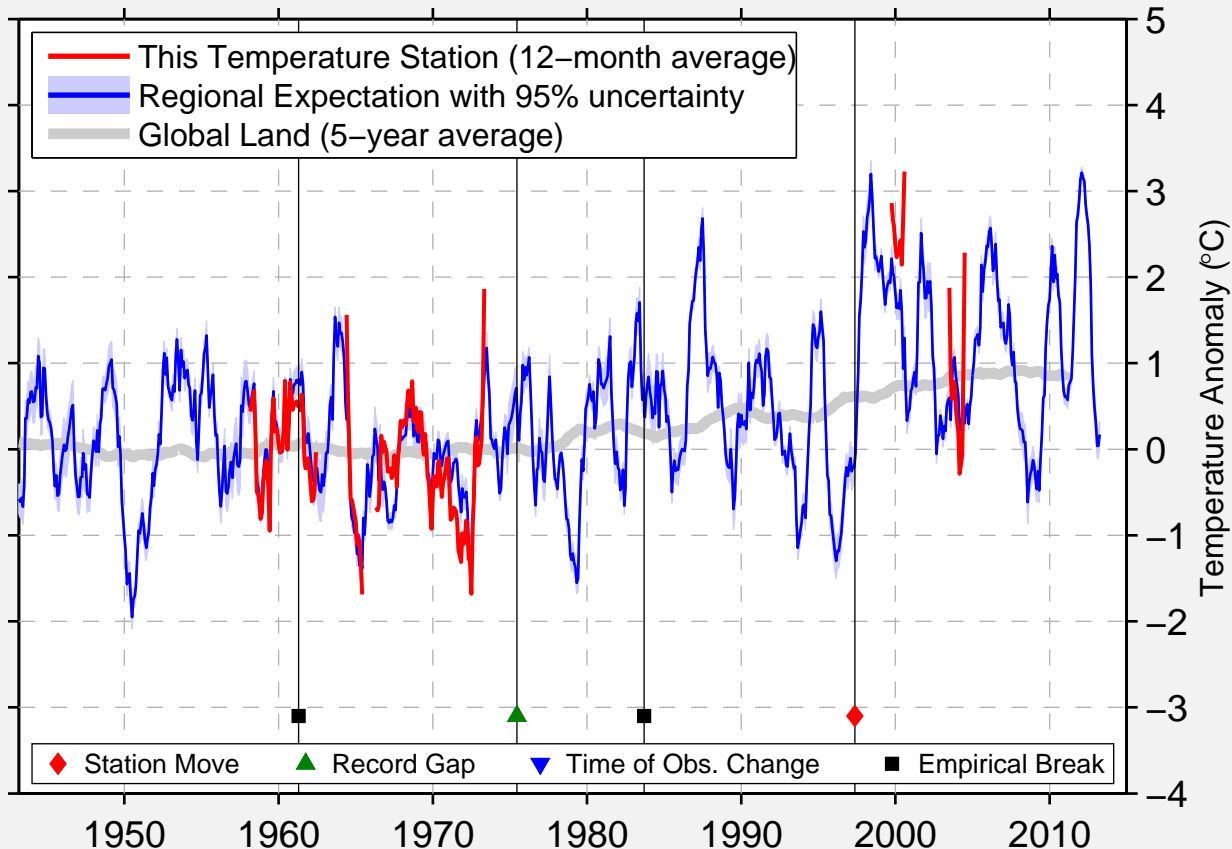

ISABELLA 1 W

47.618 N, 91.375 W (United States)

Data Quality Controlled and Aligned at Breakpoints

Berkeley Earth