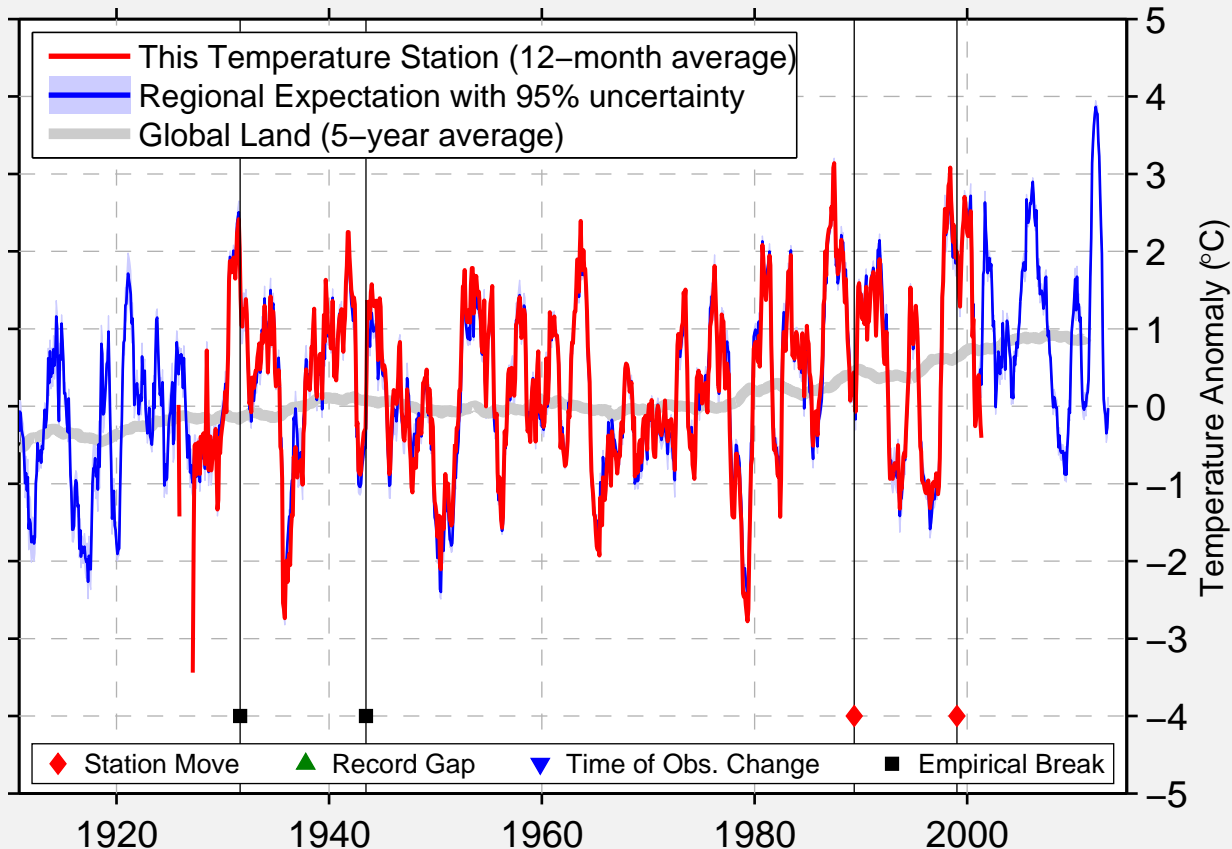

SHARON

47.598 N, 97.900 W (United States)

Data Quality Controlled and Aligned at Breakpoints

Berkeley Earth