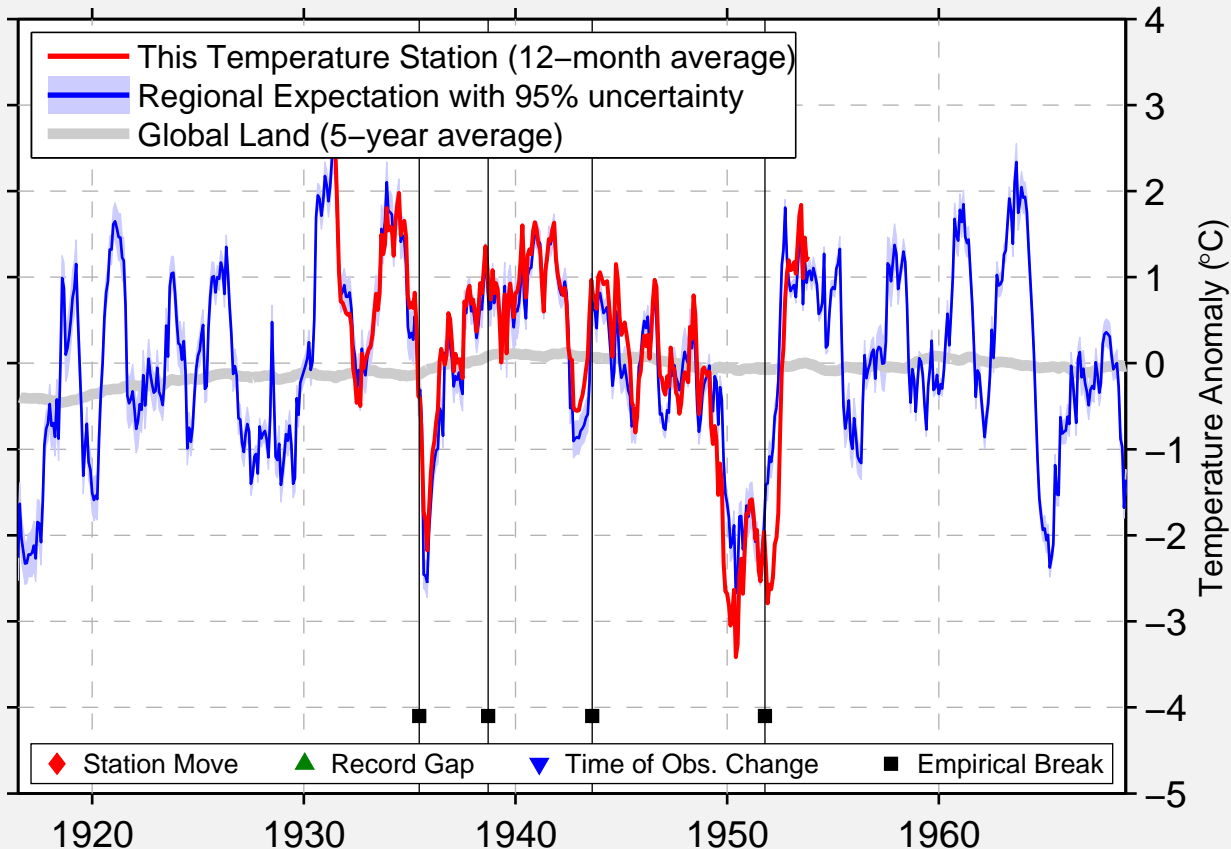

ELBOWOODS

47.583 N, 102.150 W (United States)

Data Quality Controlled and Aligned at Breakpoints

Berkeley Earth