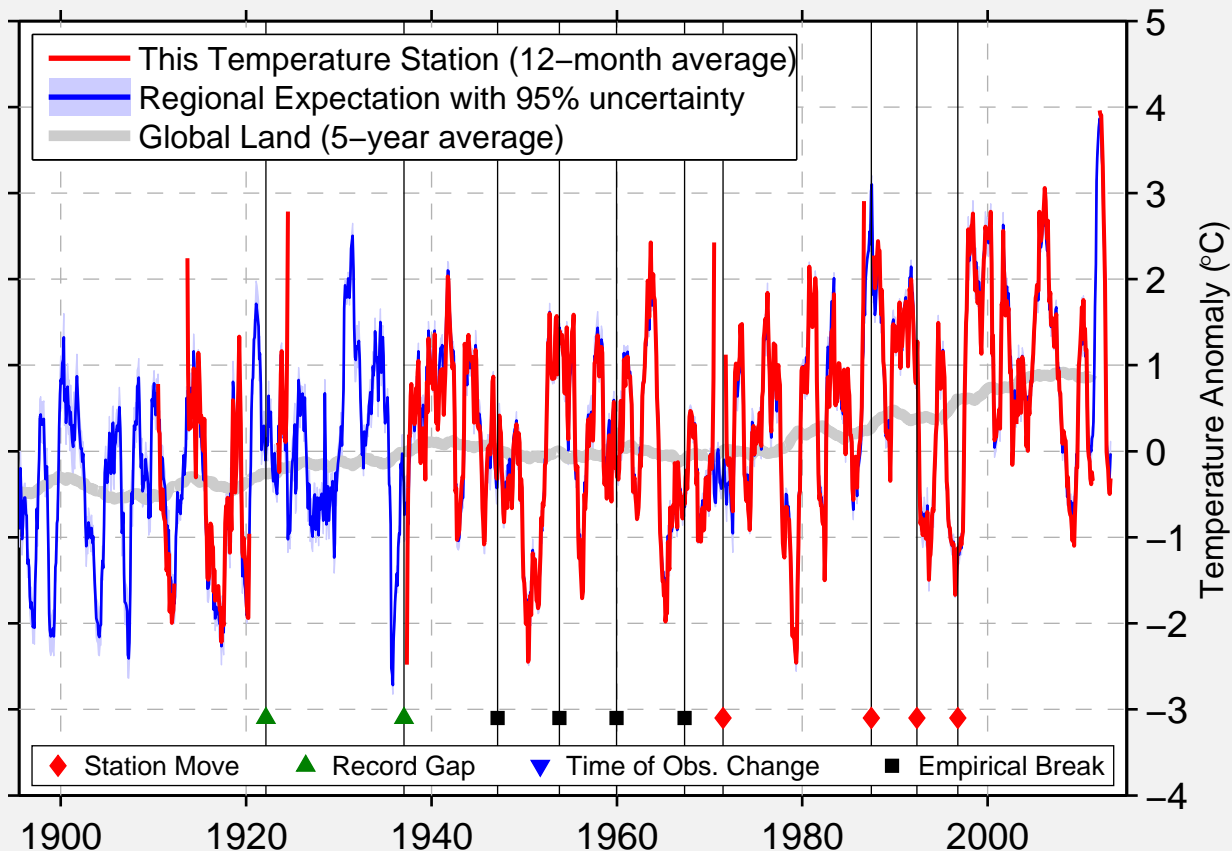

MC HENRY 3 W

47.581 N, 98.642 W (United States)

Data Quality Controlled and Aligned at Breakpoints

Berkeley Earth