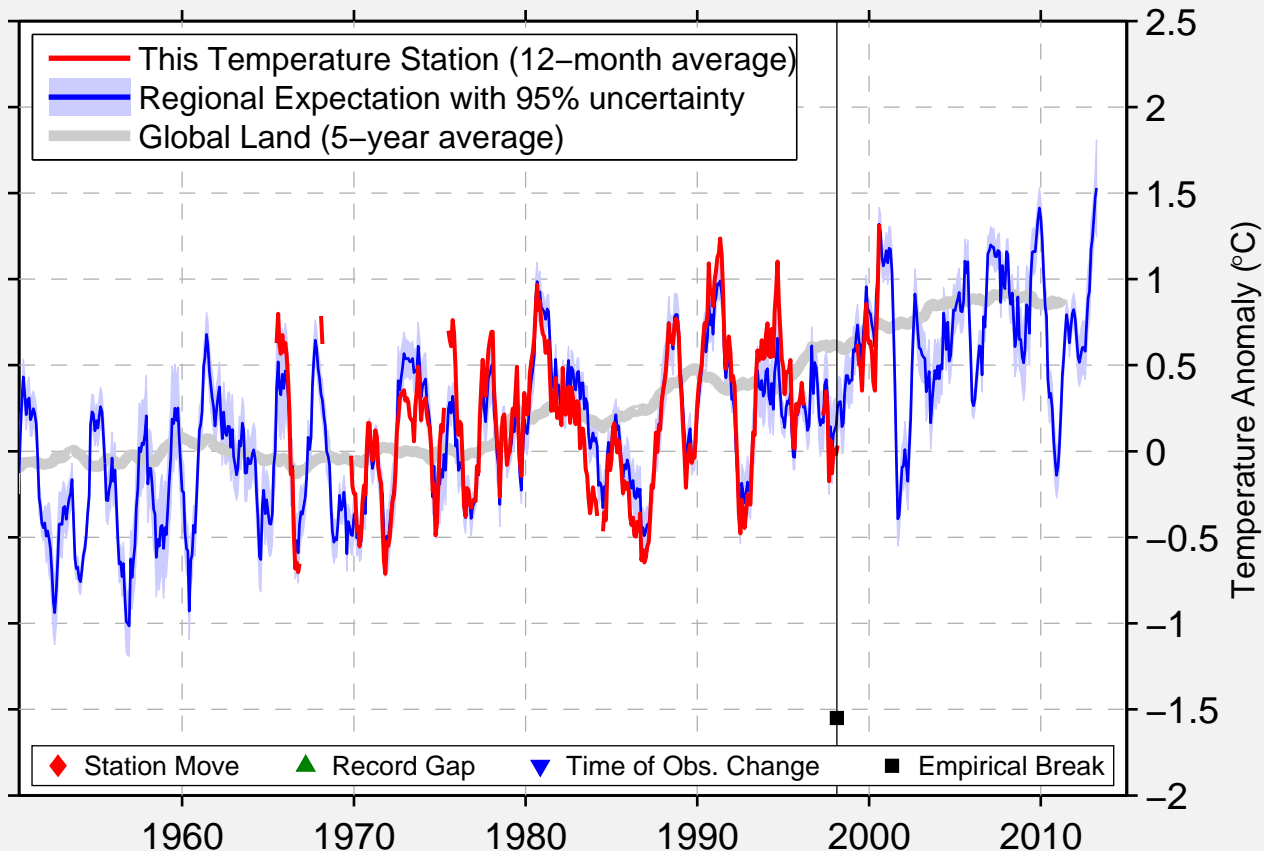

MINNIPA AGRICULTURAL CENTRE

32.836 S, 135.150 E (Australia)

Data Quality Controlled and Aligned at Breakpoints

Berkeley Earth