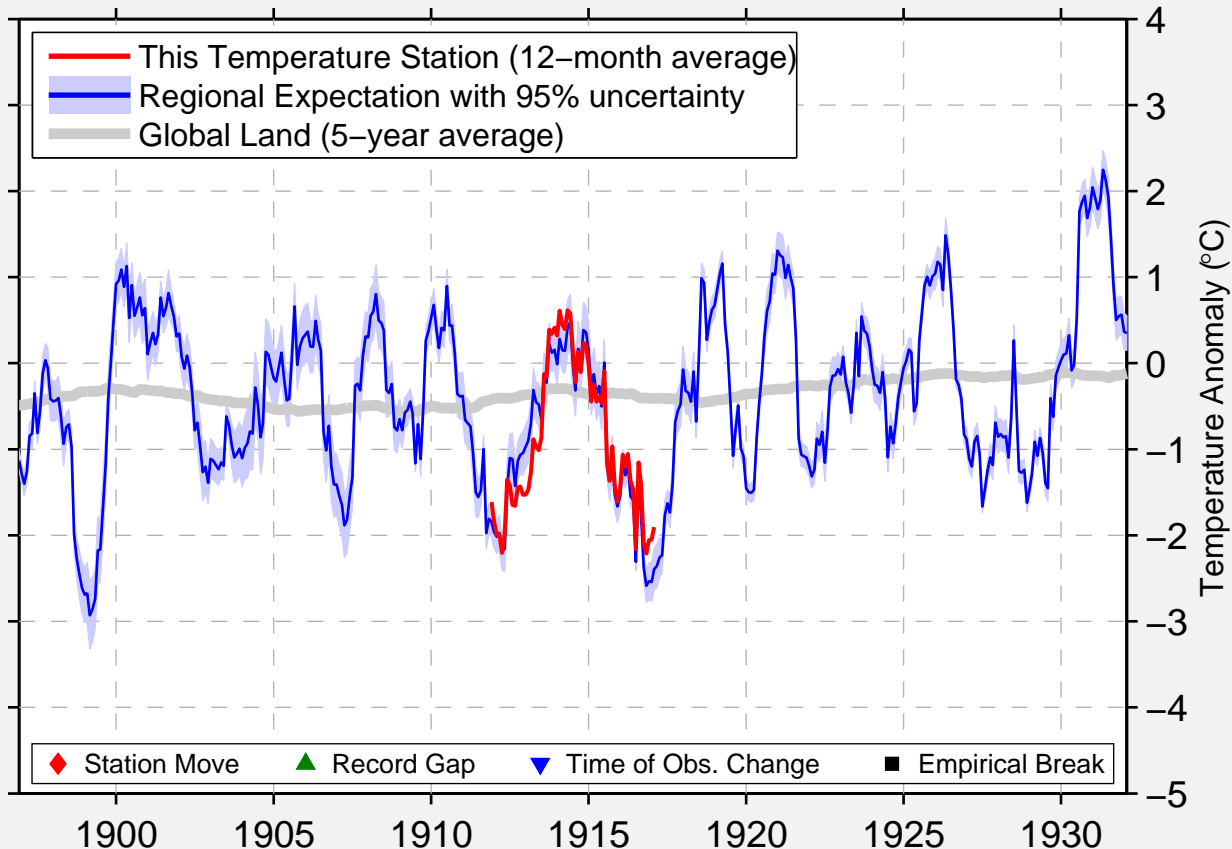

# WILDER

47.567 N, 108.483 W (United States)

Data Quality Controlled and Aligned at Breakpoints

Berkeley Earth