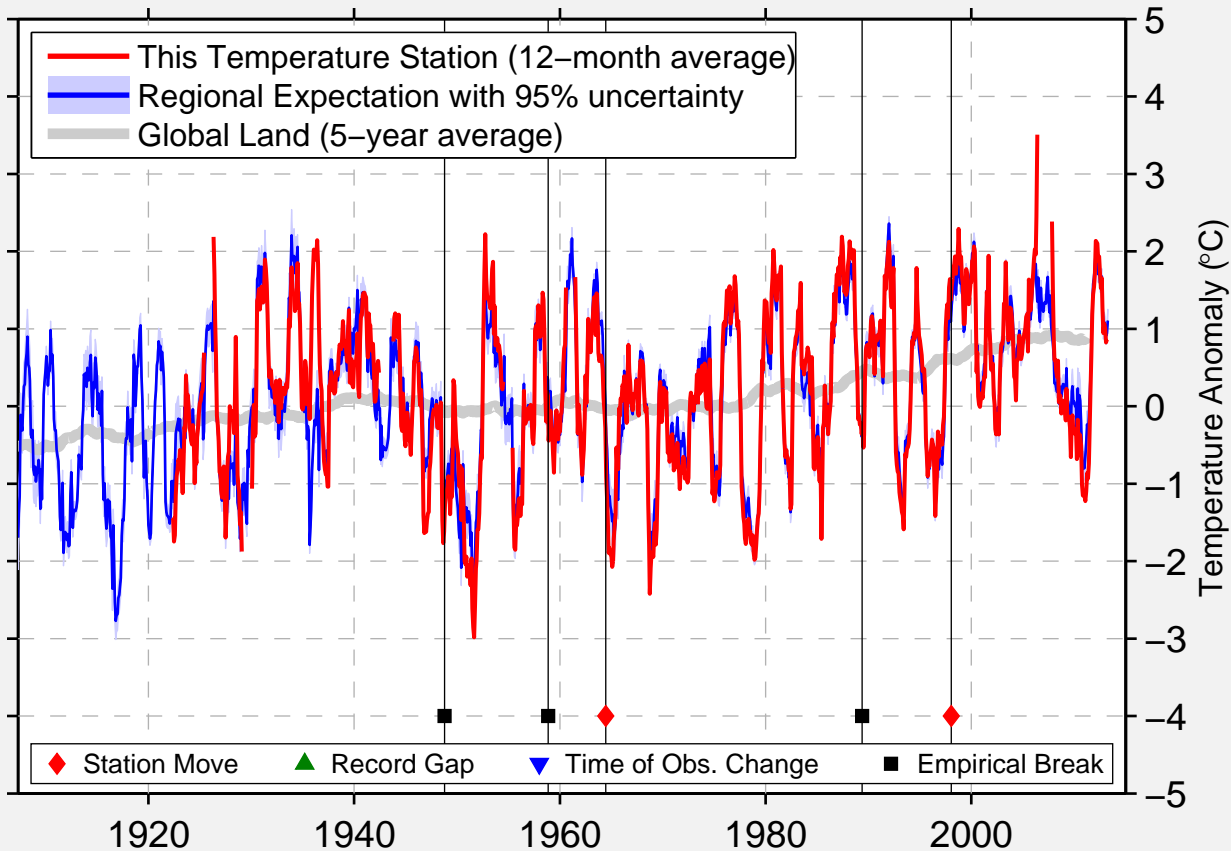

WINIFRED

47.559 N, 109.376 W (United States)

Data Quality Controlled and Aligned at Breakpoints

Berkeley Earth