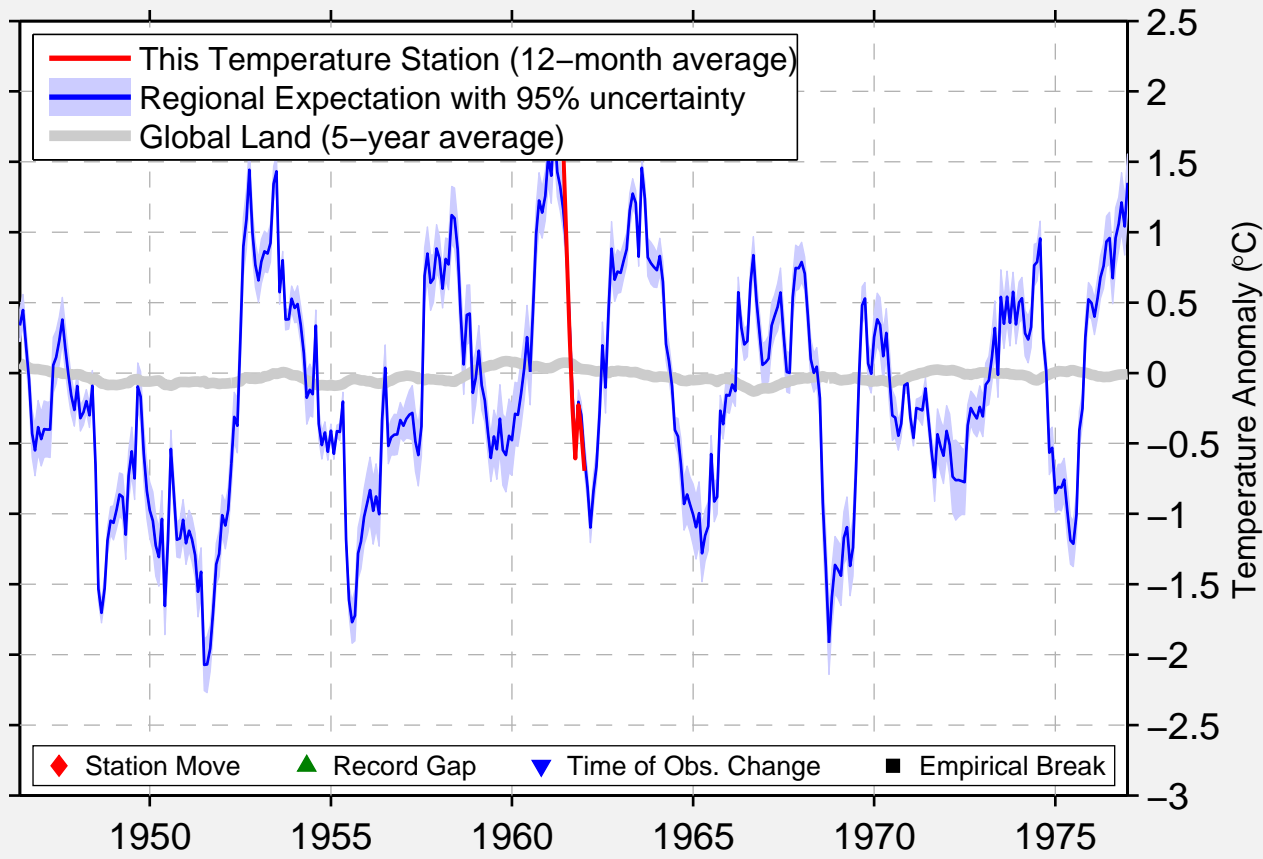

# AUGUSTA 11 WNW

47.550 N, 112.617 W (United States)

◆ Station Move    ▲ Record Gap    ▼ Time of Obs. Change    ■ Empirical Break