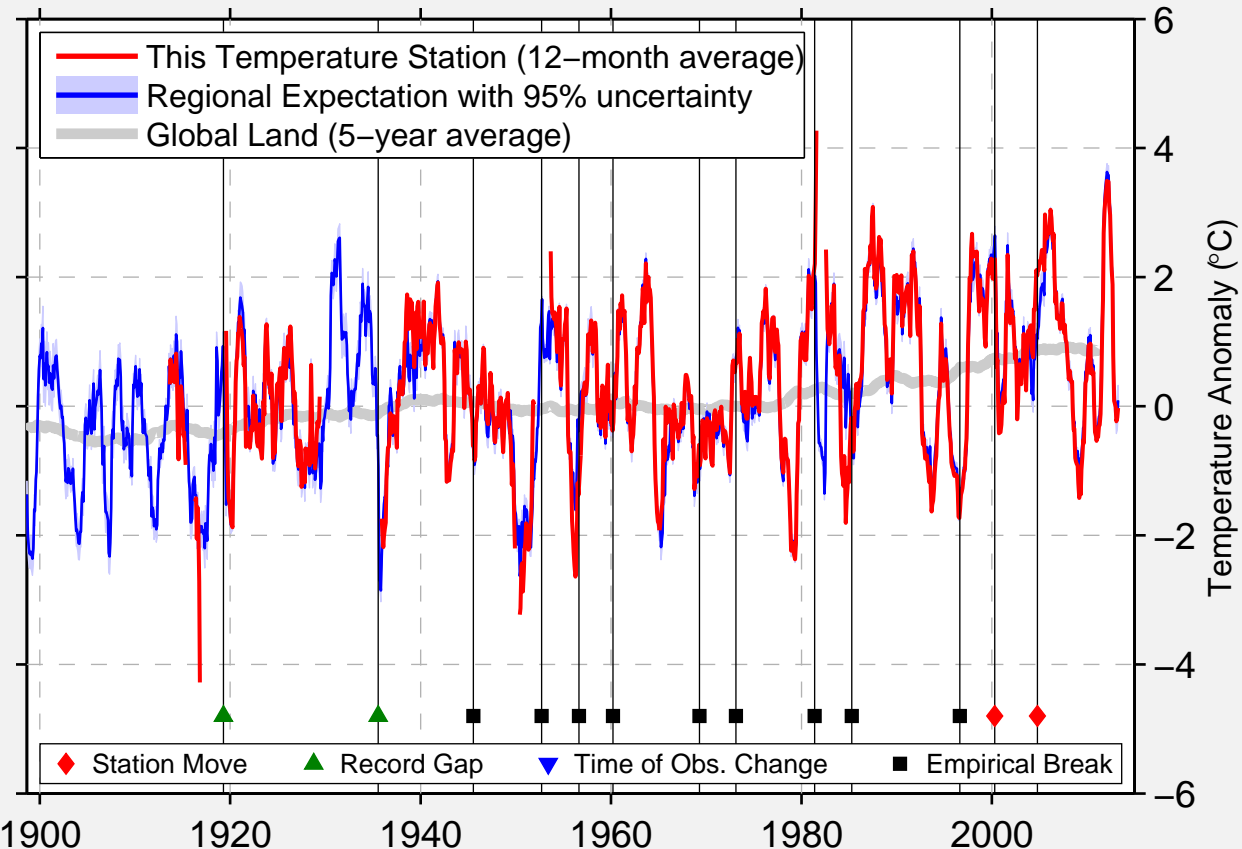

TURTLE LAKE

47.521 N, 100.888 W (United States)

Data Quality Controlled and Aligned at Breakpoints

Berkeley Earth