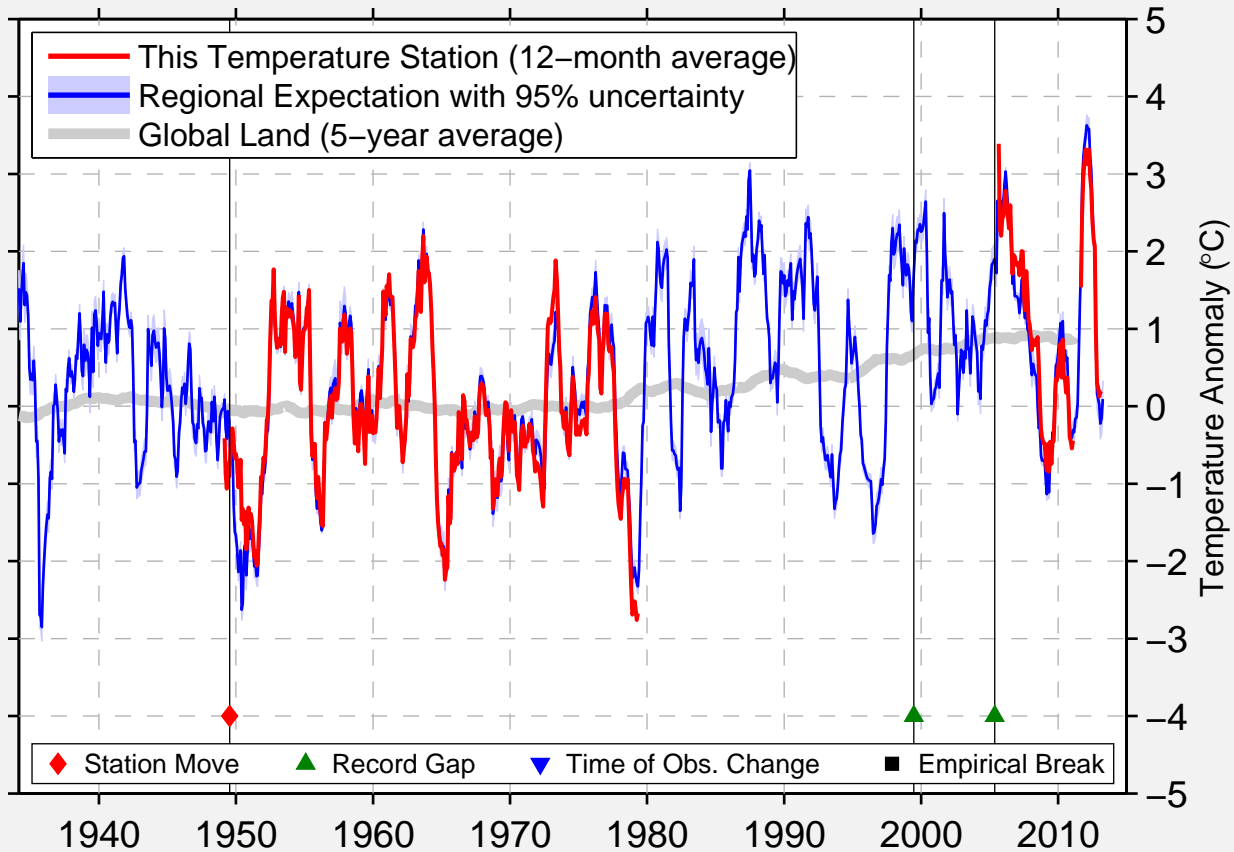

RIVERDALE

47.500 N, 101.358 W (United States)

Data Quality Controlled and Aligned at Breakpoints

Berkeley Earth