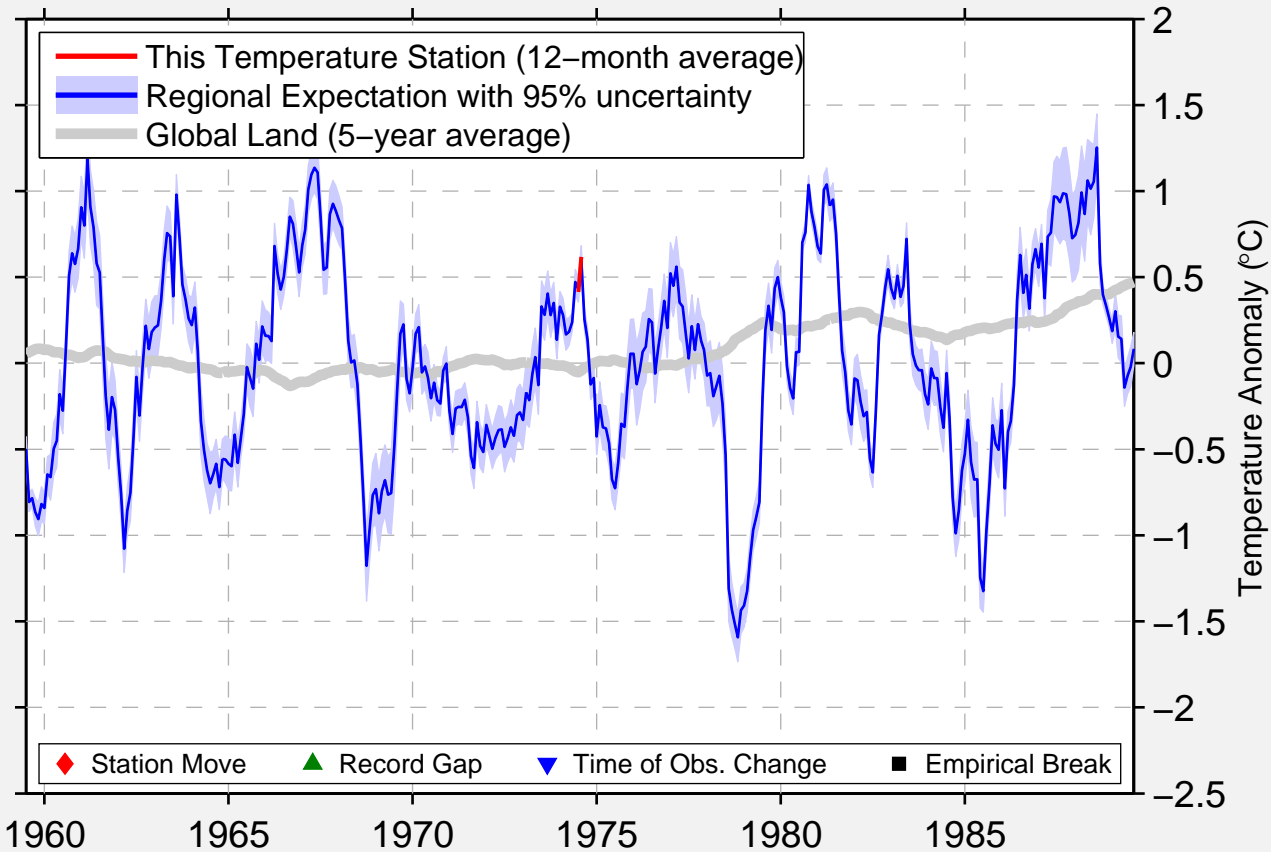

PIERCE 2

47.483 N, 115.800 W (United States)

Data Quality Controlled and Aligned at Breakpoints

Berkeley Earth