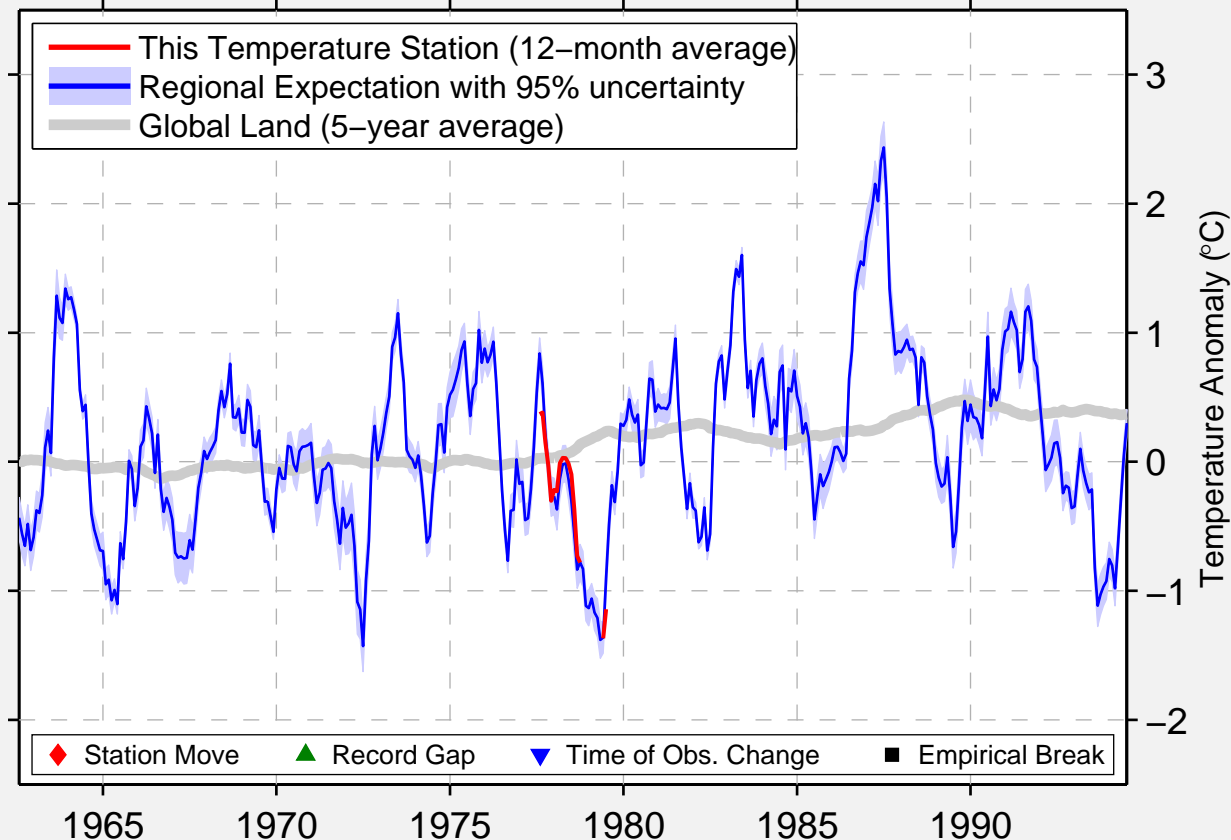

EAGLE HARBOR (CGLS)

47.467 N, 88.167 W (United States)

Data Quality Controlled and Aligned at Breakpoints

Berkeley Earth