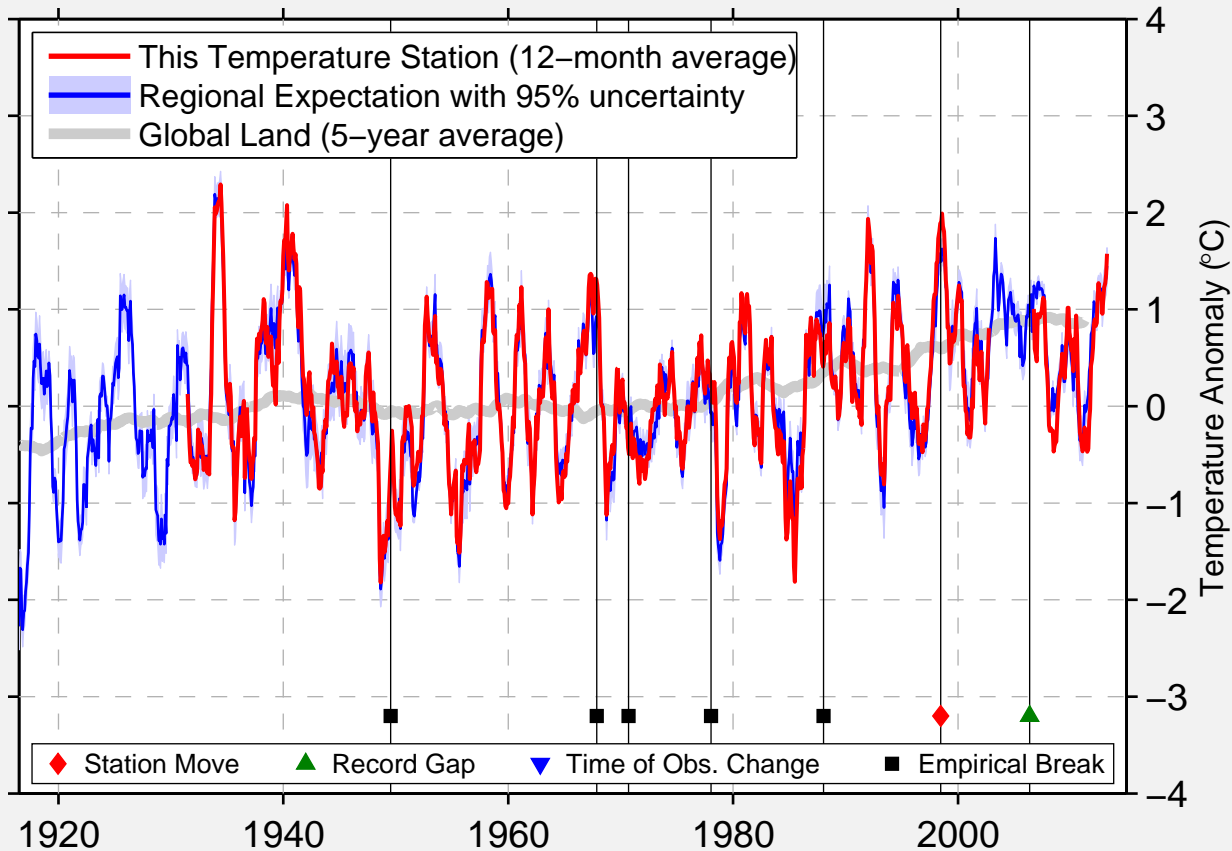

WALLACE WOODLAND PARK

47.467 N, 115.862 W (United States)

Data Quality Controlled and Aligned at Breakpoints

Berkeley Earth