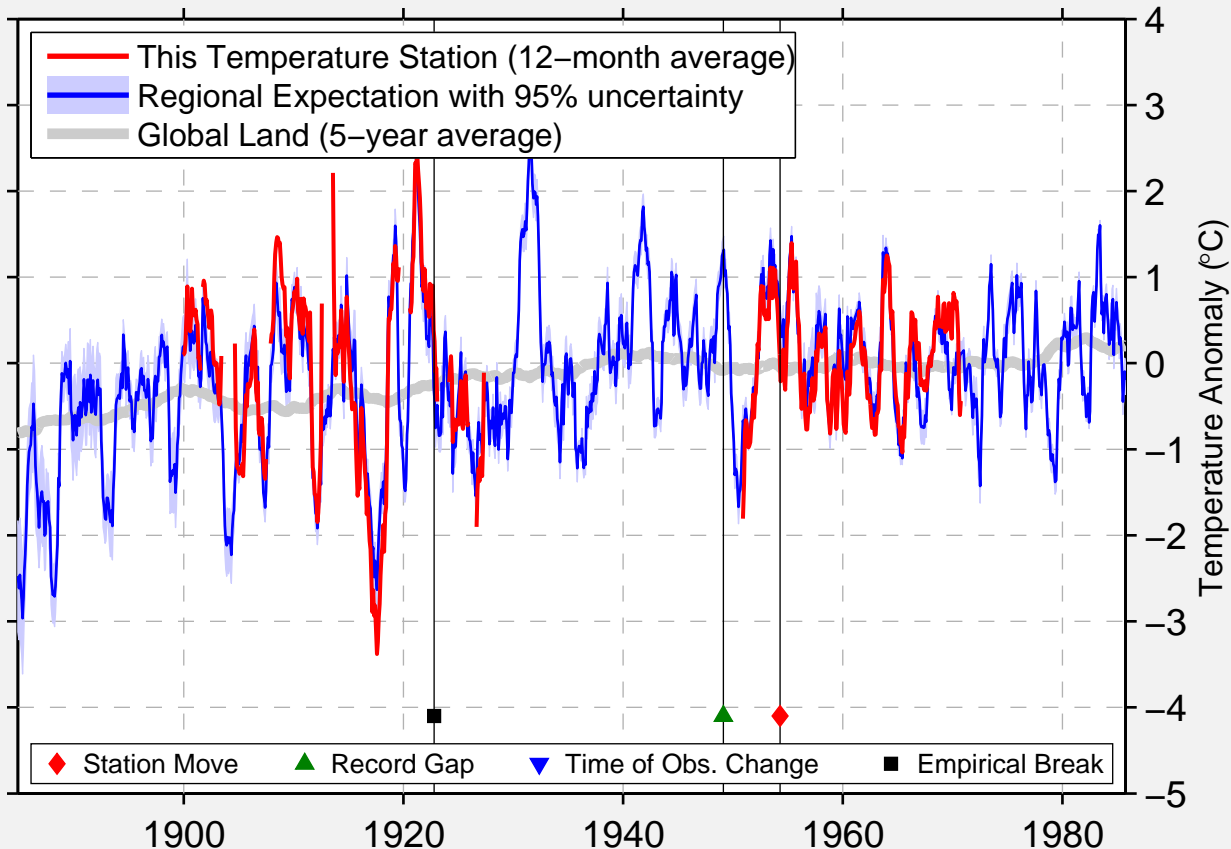

EAGLE HARBOR CG

47.467 N, 88.167 W (United States)

Data Quality Controlled and Aligned at Breakpoints

Berkeley Earth