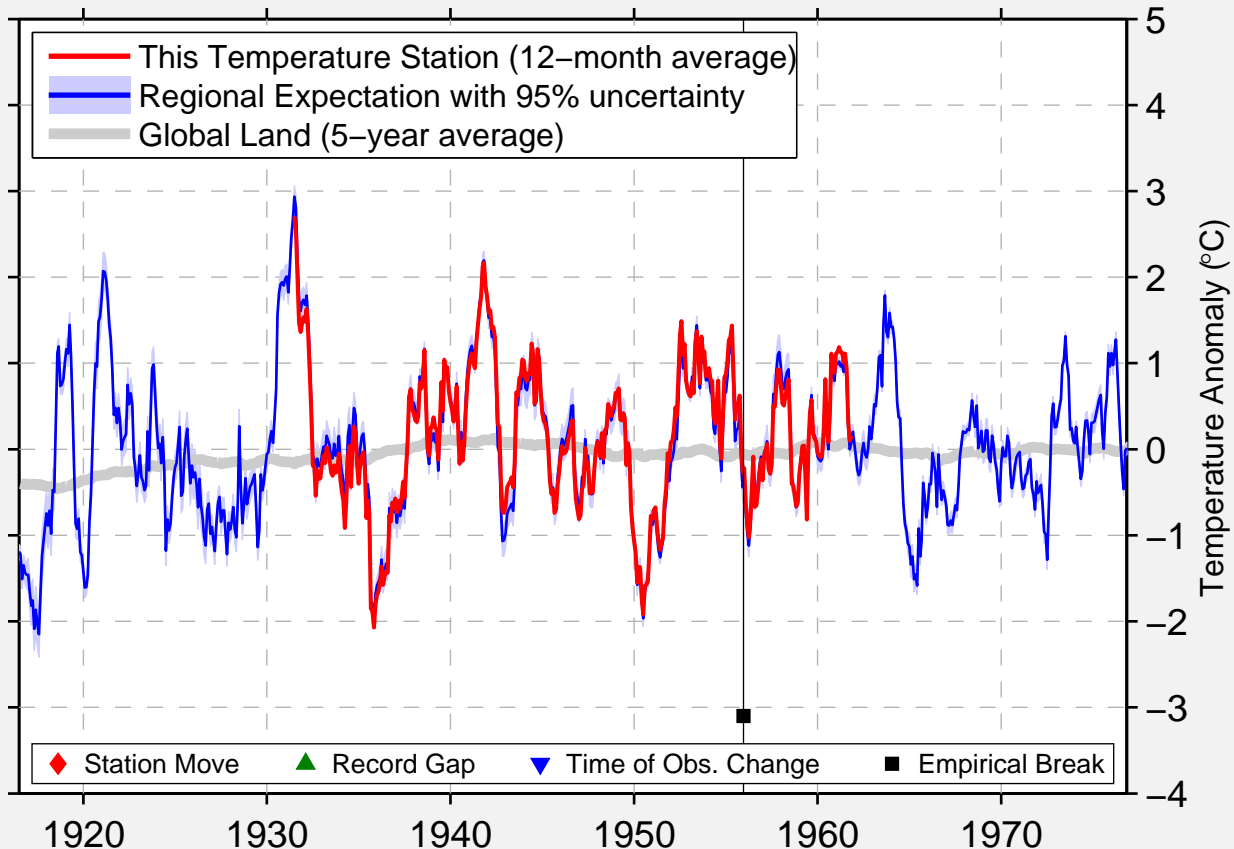

# MAHONING MINE

47.467 N, 92.983 W (United States)

Data Quality Controlled and Aligned at Breakpoints

Berkeley Earth