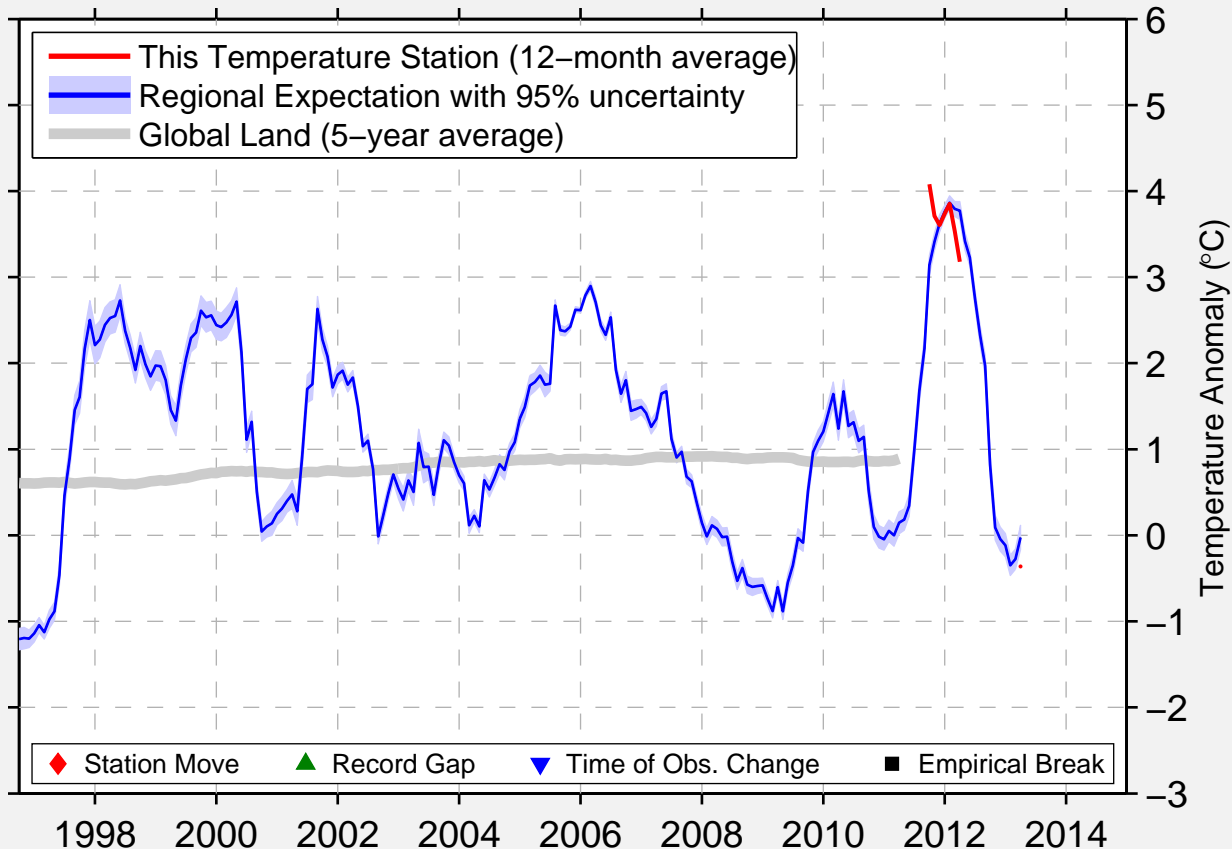

# CARRINGTON MUNI ARPT

47.451 N, 99.151 W (United States)

Data Quality Controlled and Aligned at Breakpoints

Berkeley Earth