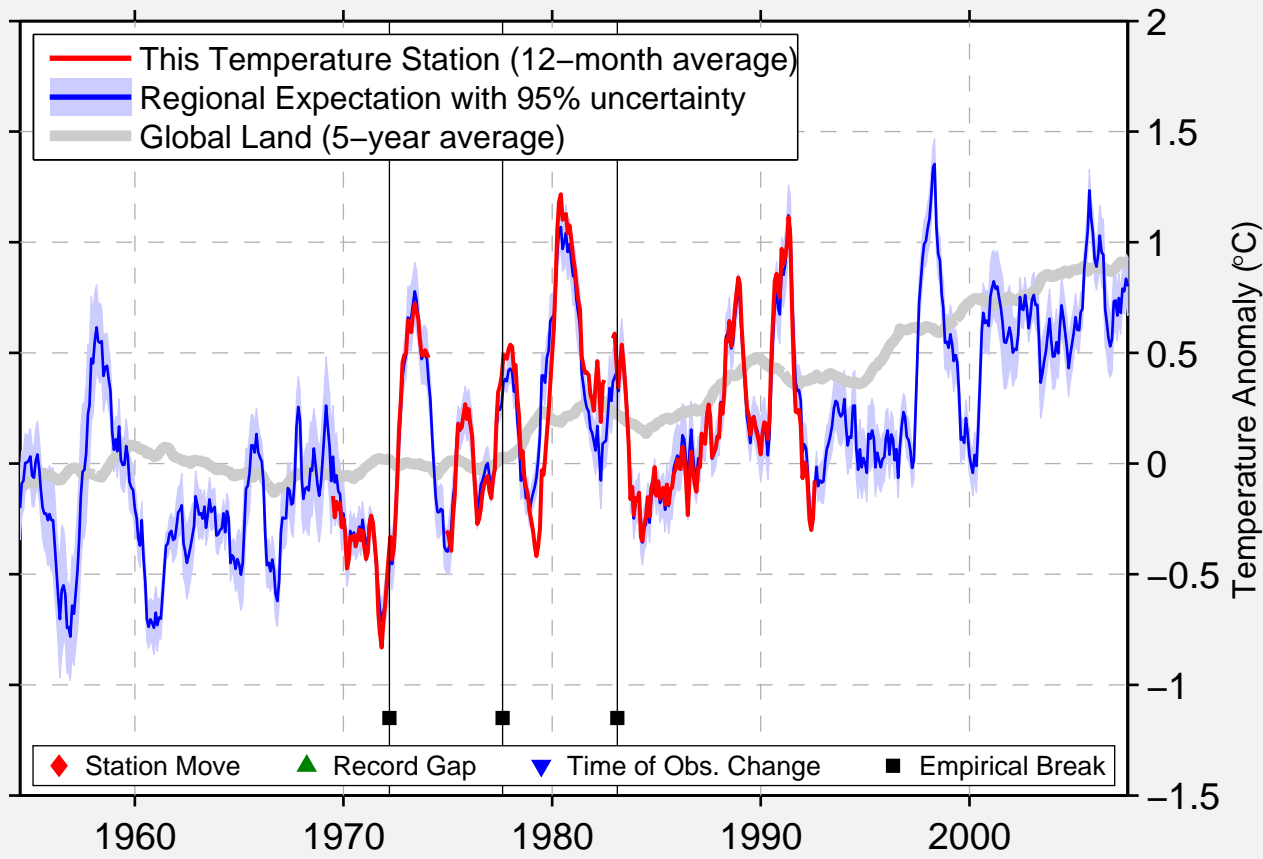

MARYVILLE HVRF

32.919 S, 151.753 E (Australia)

Data Quality Controlled and Aligned at Breakpoints

Berkeley Earth