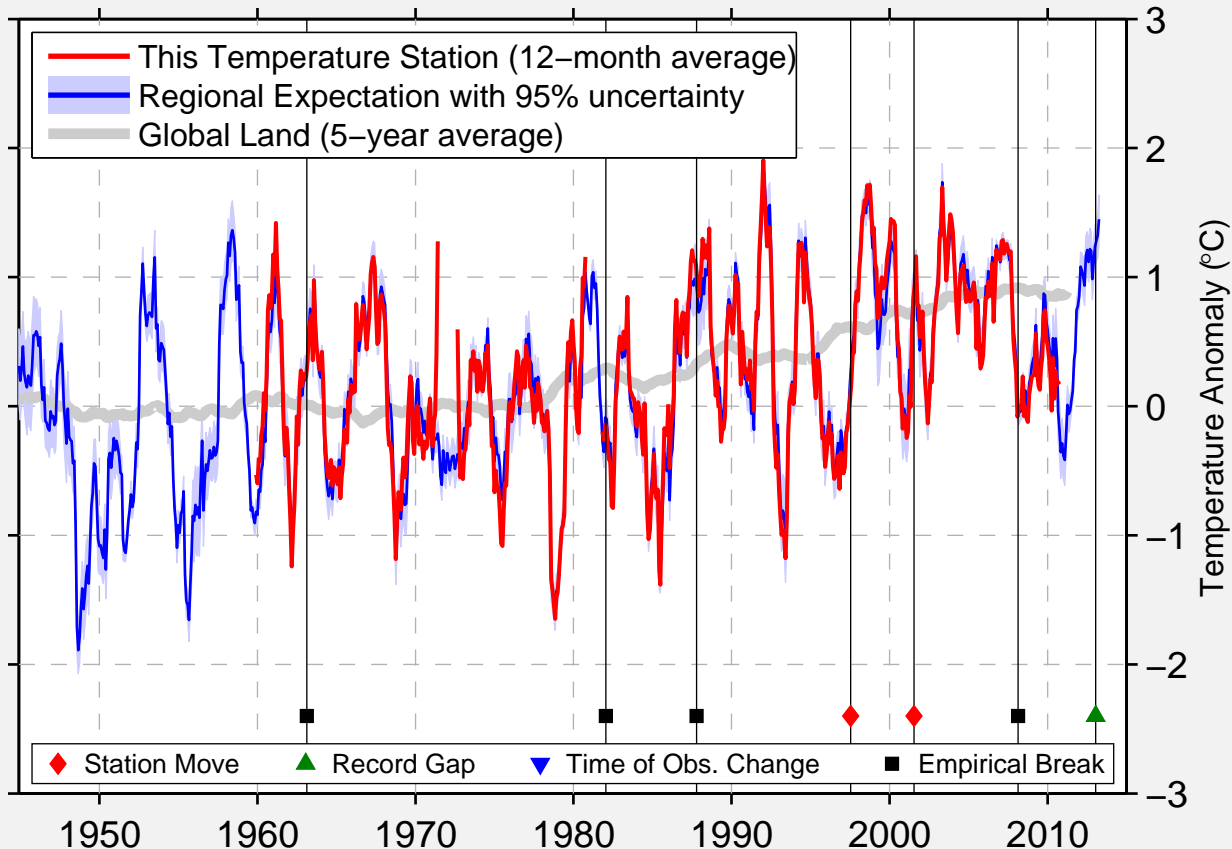

LINDBERGH LAKE

47.408 N, 113.712 W (United States)

Data Quality Controlled and Aligned at Breakpoints

Berkeley Earth