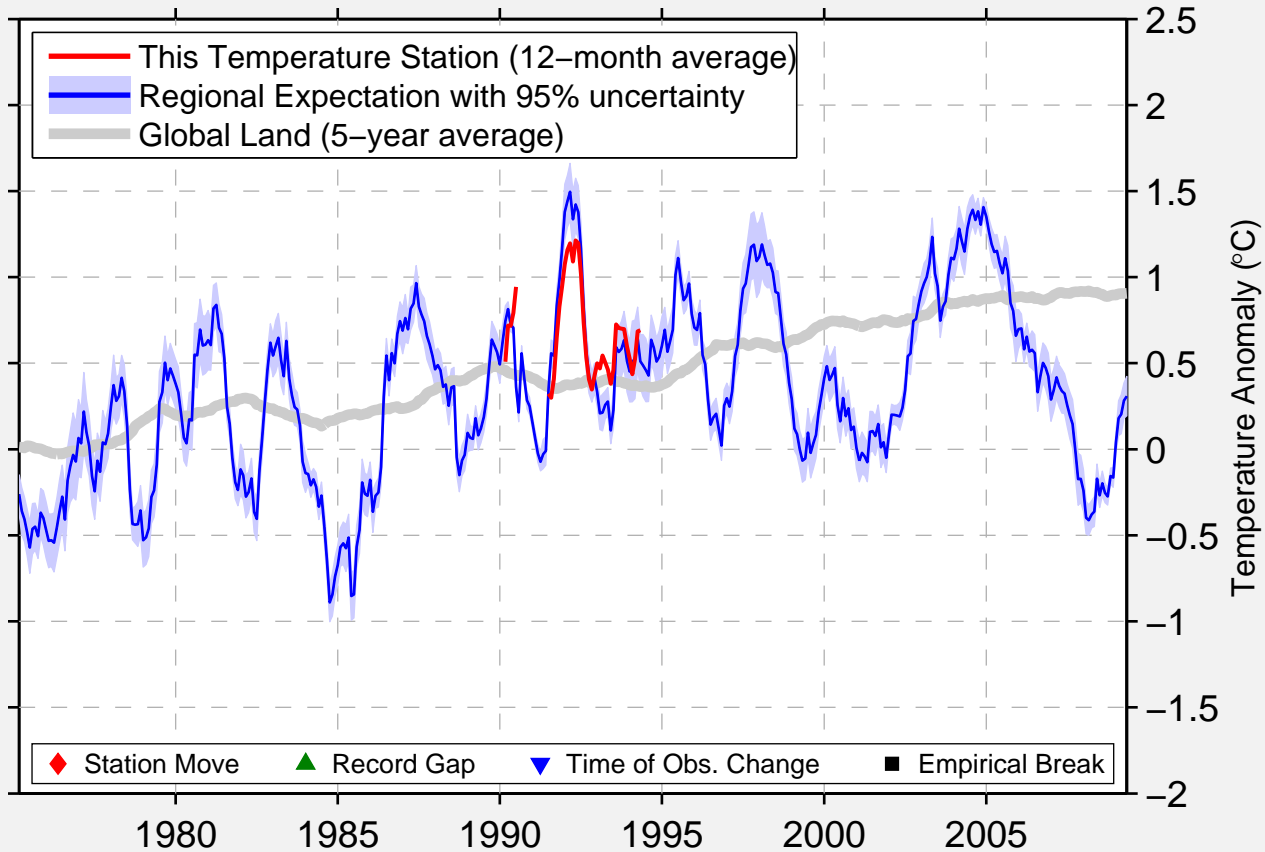

ENVIRONM BUOY 46041

47.400 N, 124.500 W (United States)

Data Quality Controlled and Aligned at Breakpoints

Berkeley Earth