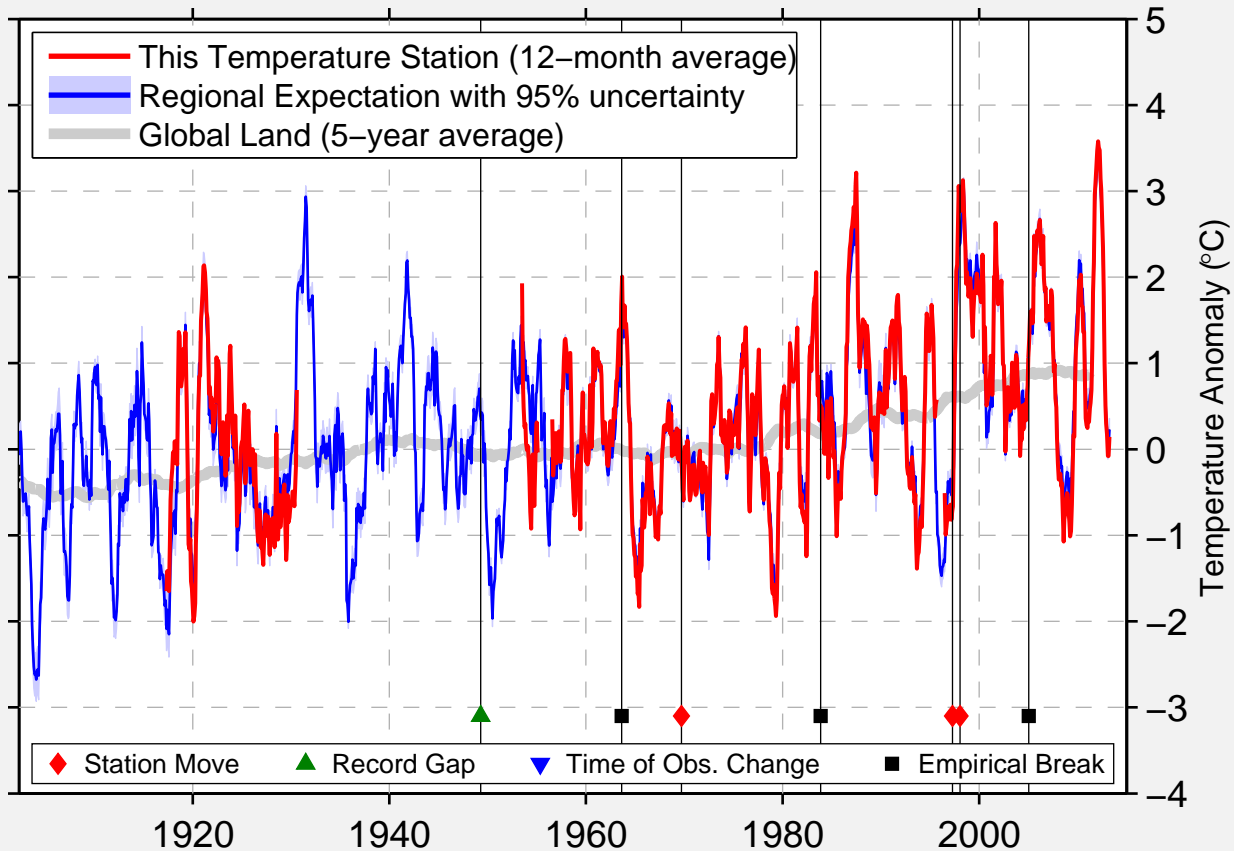

CASS LAKE

47.385 N, 94.615 W (United States)

Data Quality Controlled and Aligned at Breakpoints

Berkeley Earth