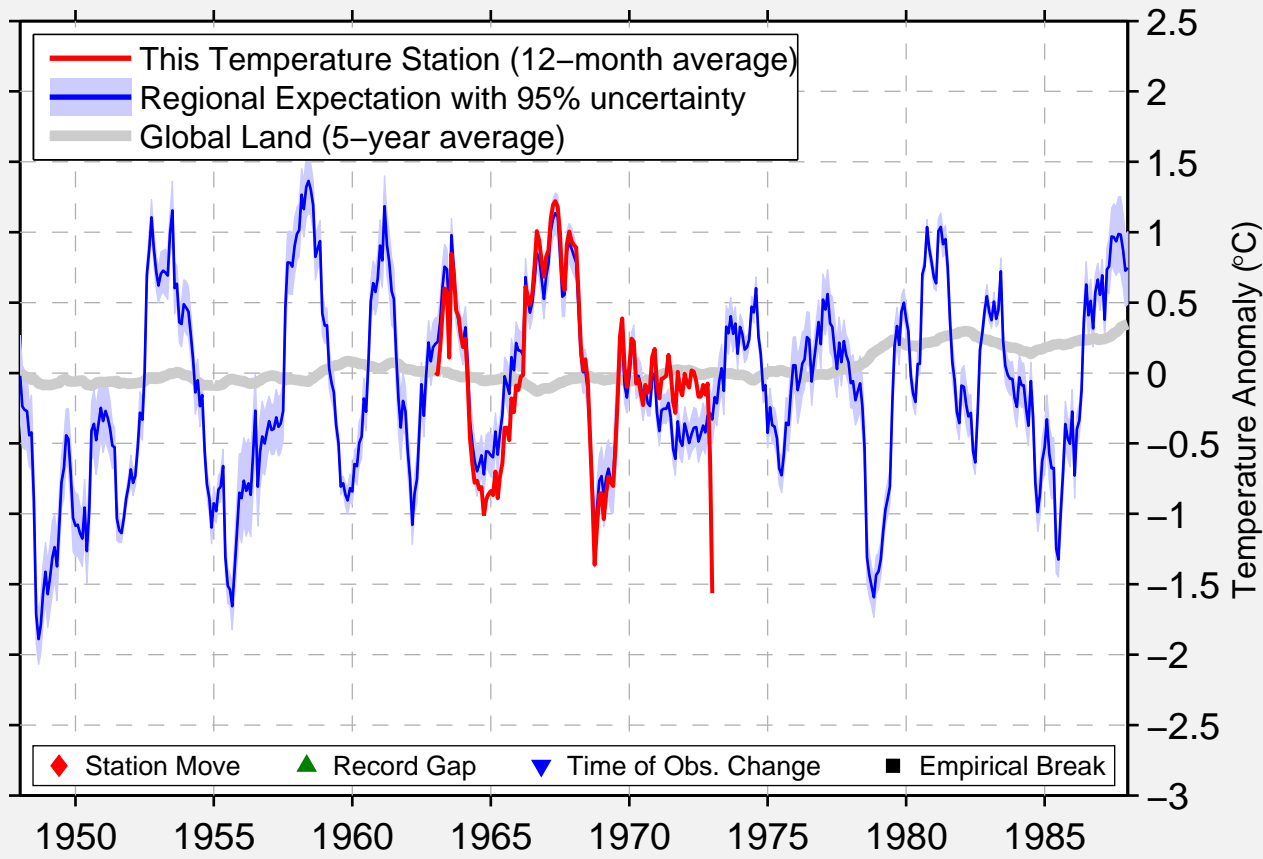

PARADISE

47.383 N, 114.800 W (United States)

Data Quality Controlled and Aligned at Breakpoints

Berkeley Earth