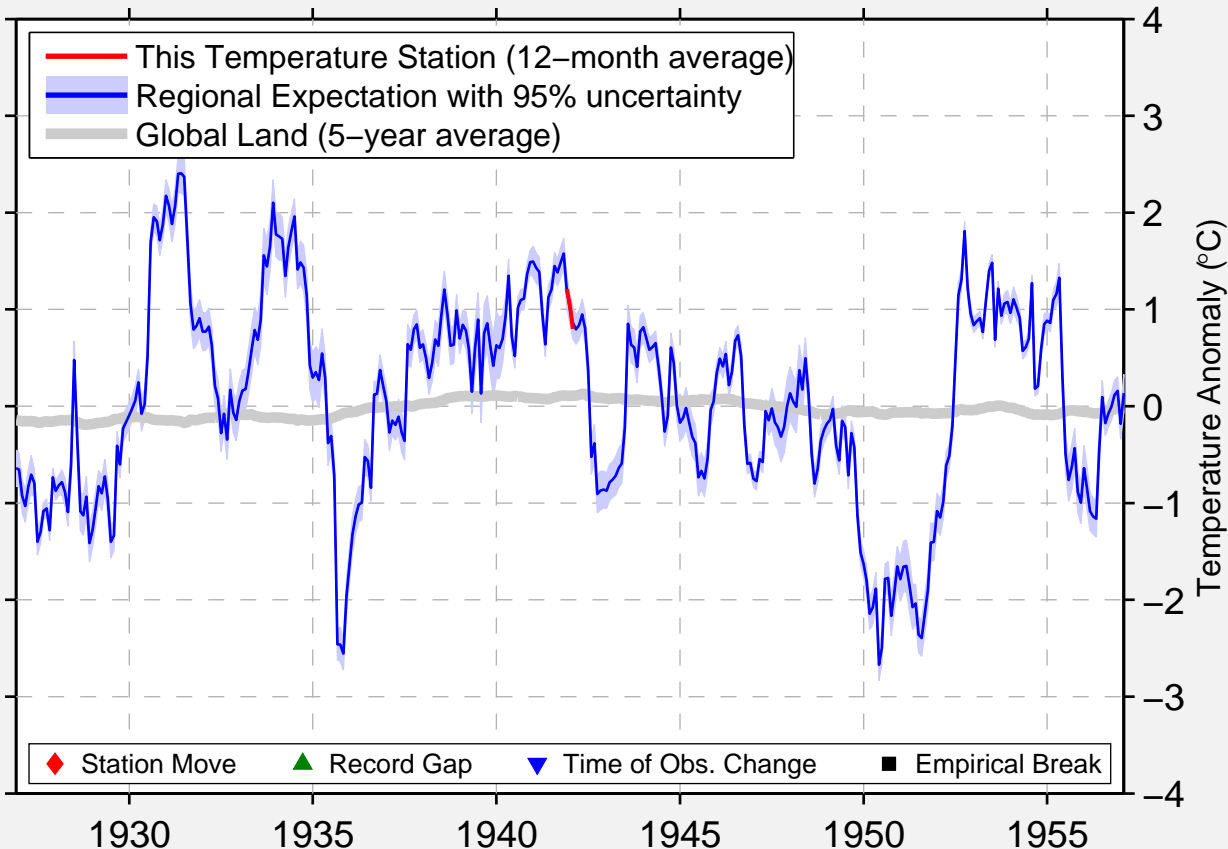

HALLIDAY

47.354 N, 102.337 W (United States)

Data Quality Controlled and Aligned at Breakpoints

Berkeley Earth