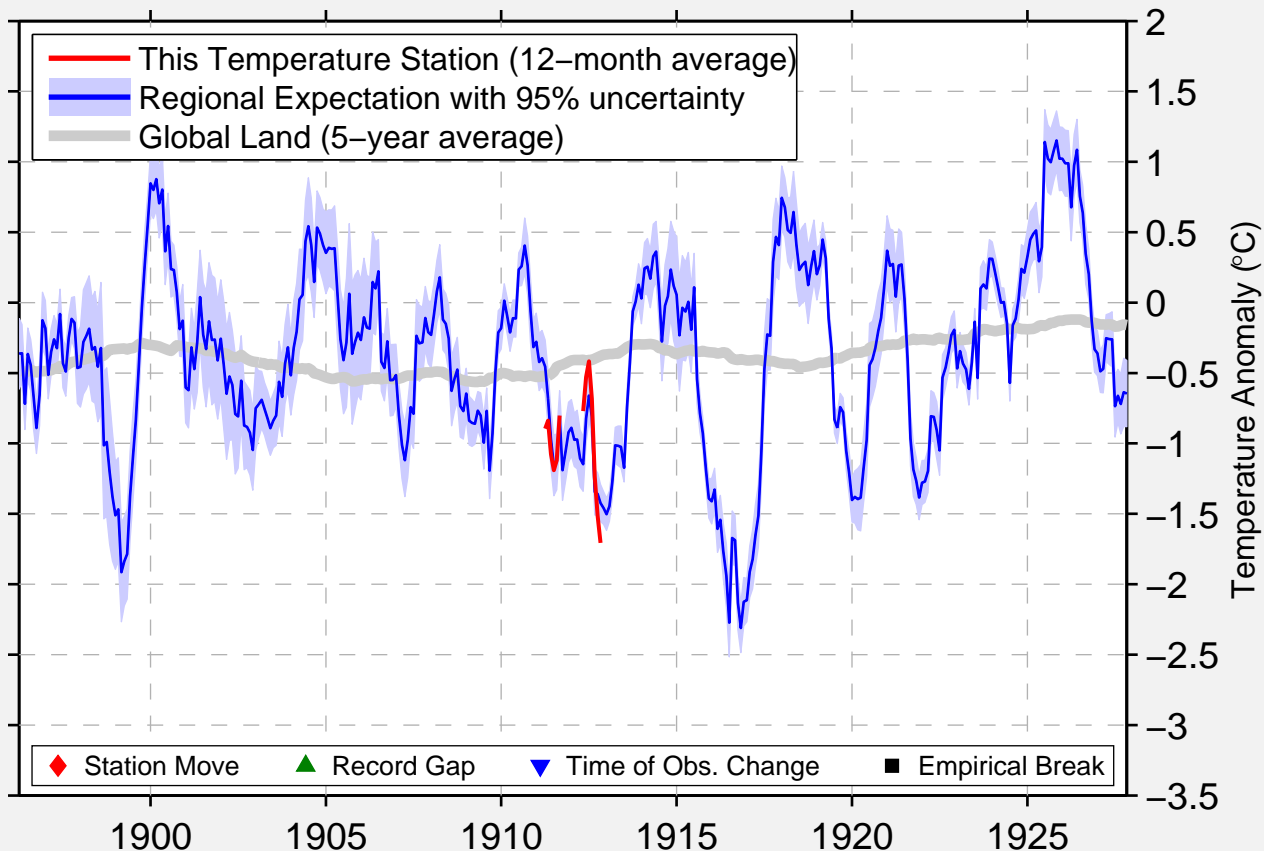

GRAND FORKS

47.350 N, 115.717 W (United States)

Data Quality Controlled and Aligned at Breakpoints

Berkeley Earth