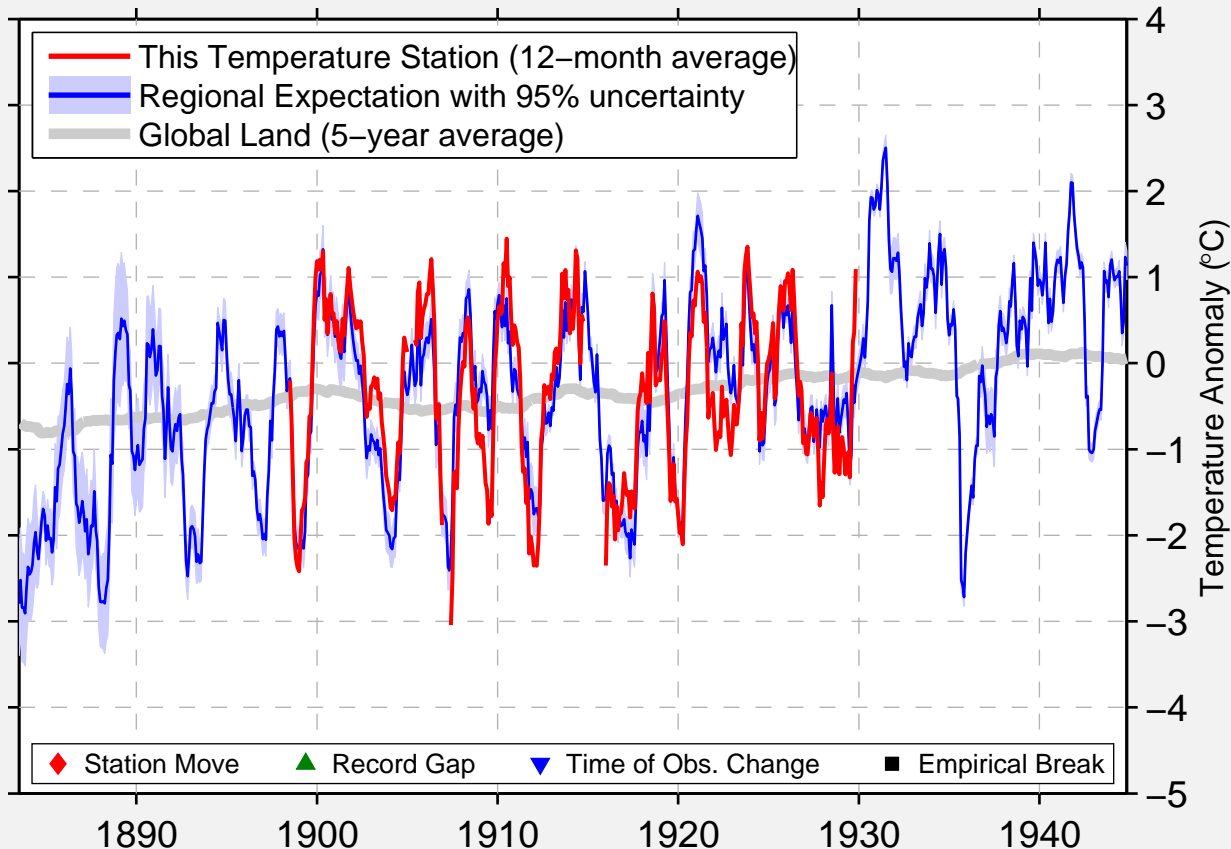

MELVILLE

47.333 N, 99.033 W (United States)

Data Quality Controlled and Aligned at Breakpoints

Berkeley Earth