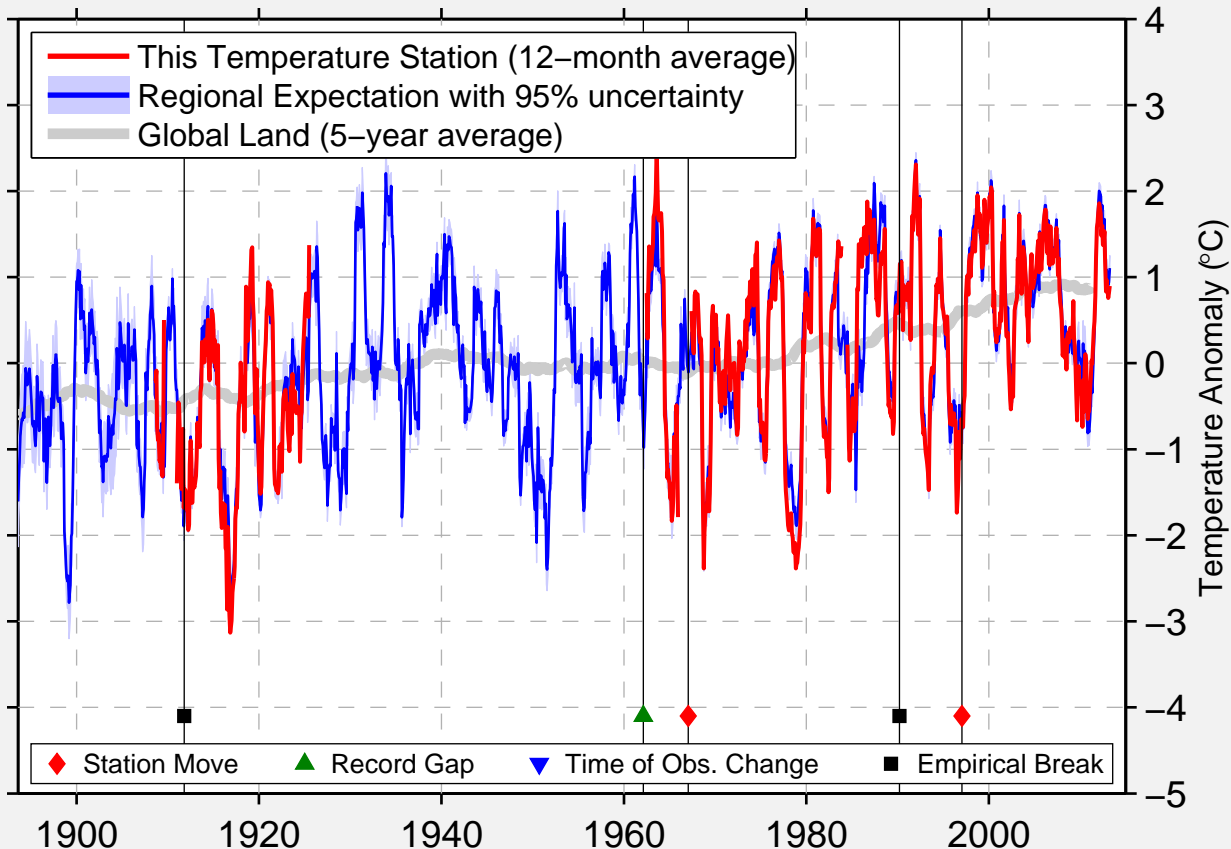

DENTON 1 NNE

47.330 N, 109.948 W (United States)

Data Quality Controlled and Aligned at Breakpoints

Berkeley Earth