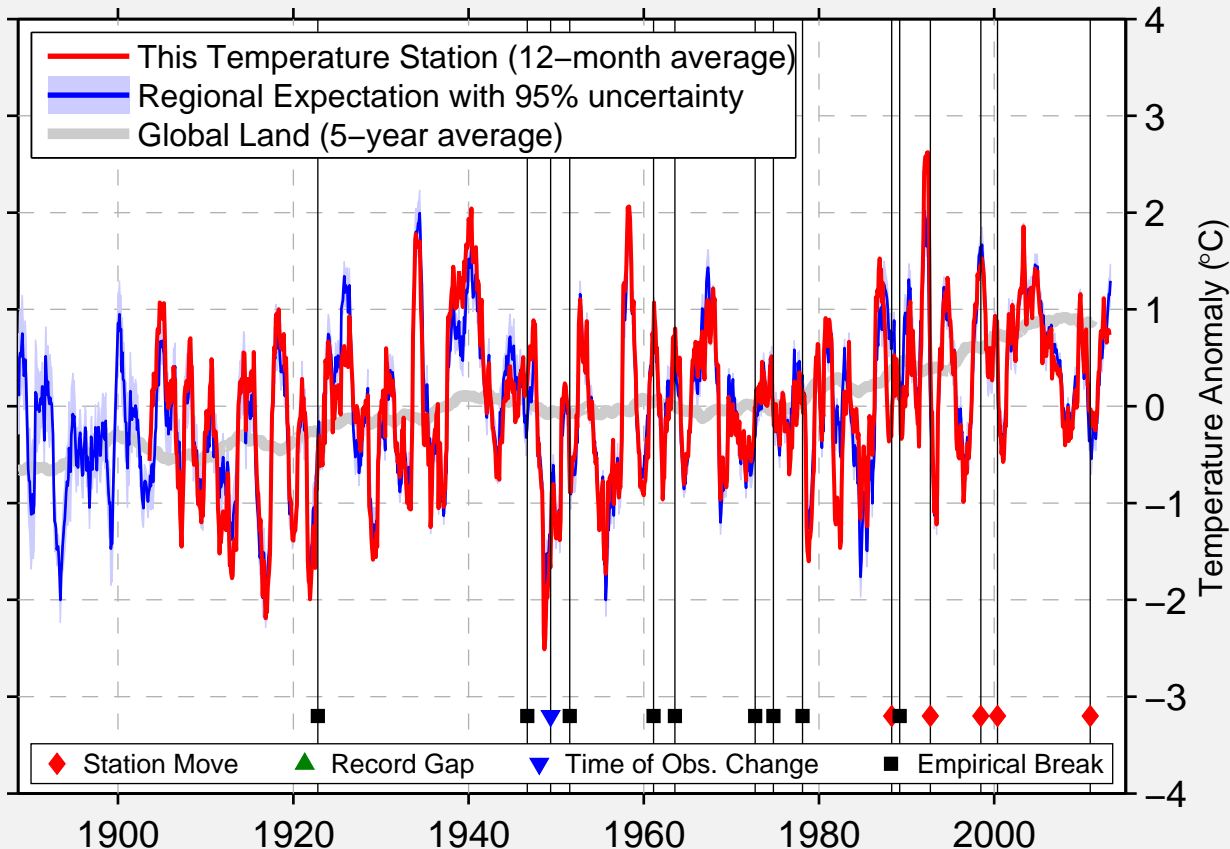

ODESSA

47.324 N, 118.700 W (United States)

Data Quality Controlled and Aligned at Breakpoints

Berkeley Earth