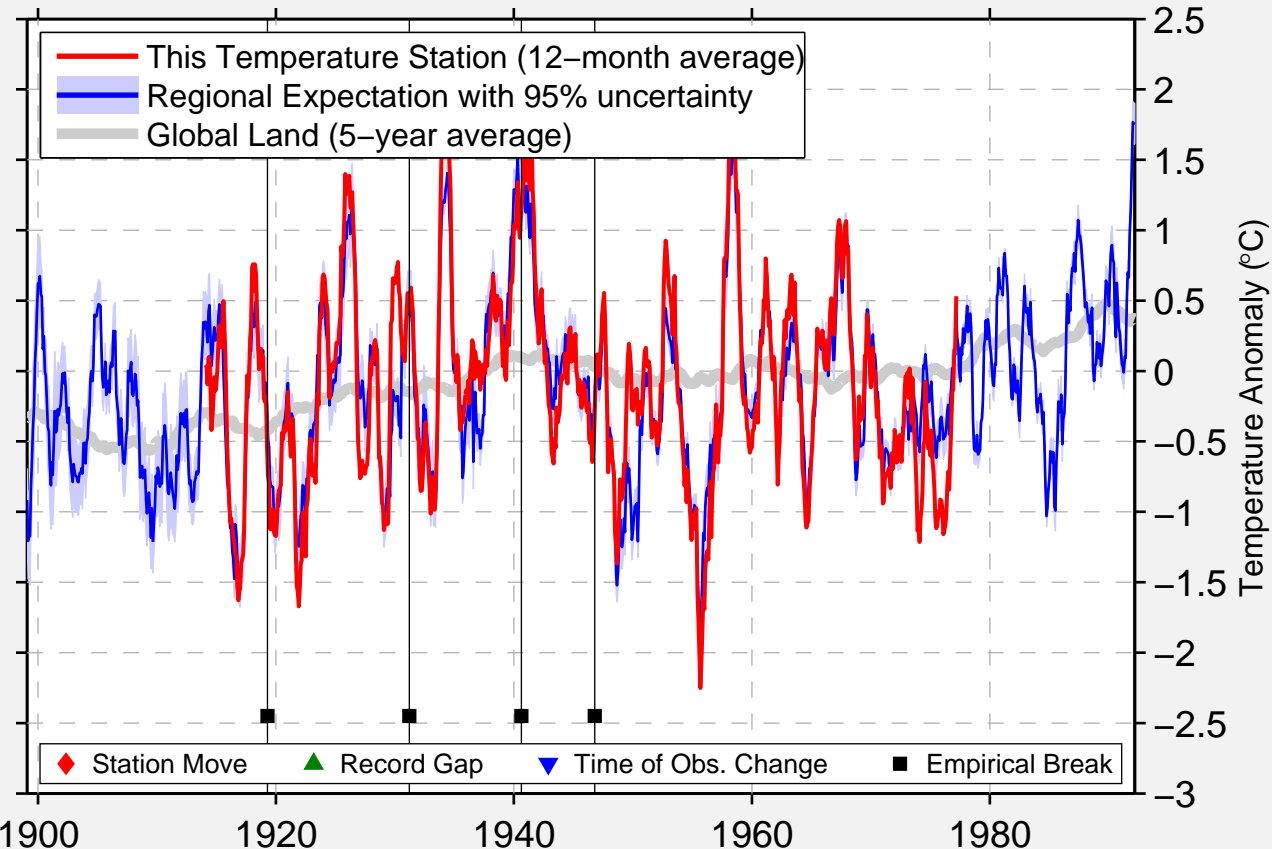

# LAKE KEECHELUS

47.317 N, 121.333 W (United States)

Data Quality Controlled and Aligned at Breakpoints

Berkeley Earth