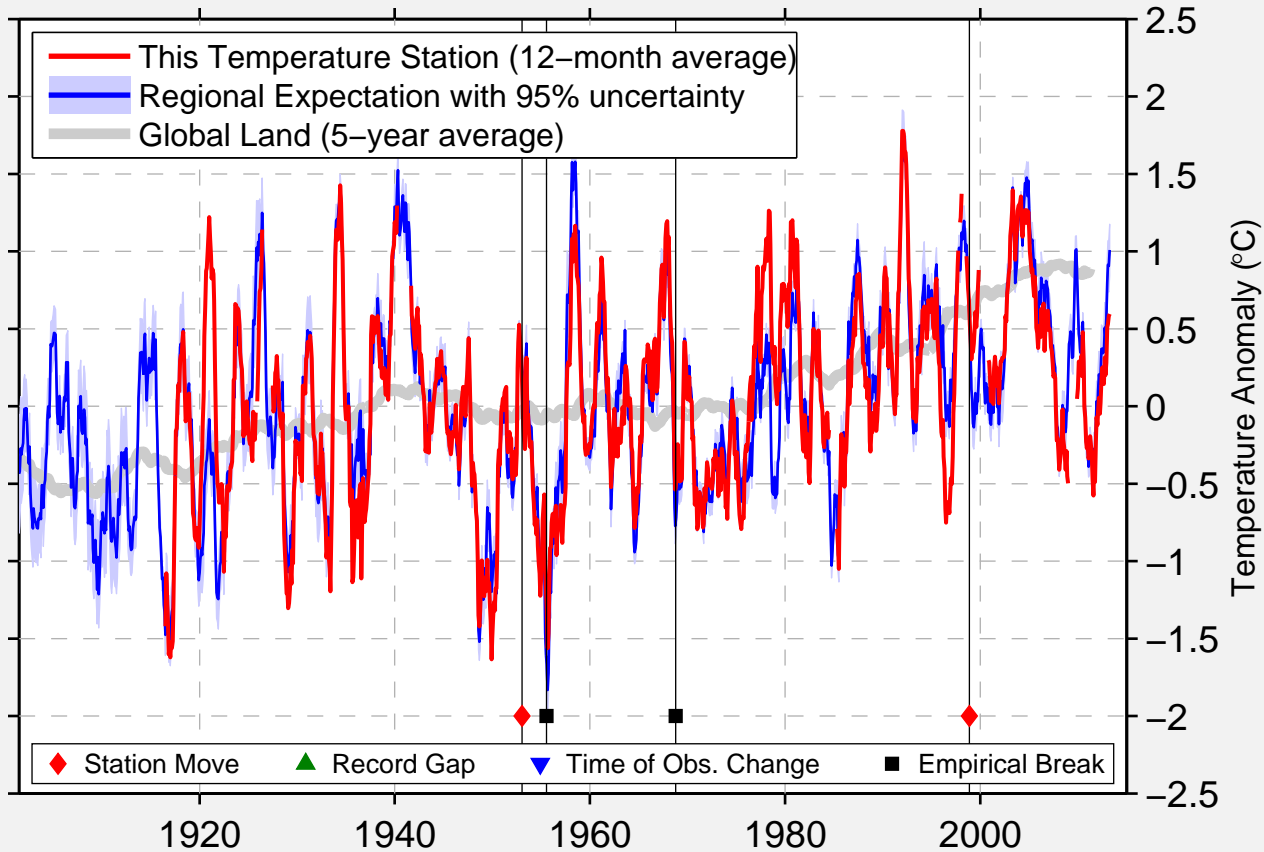

LANDSBURG

47.313 N, 121.556 W (United States)

Data Quality Controlled and Aligned at Breakpoints

Berkeley Earth