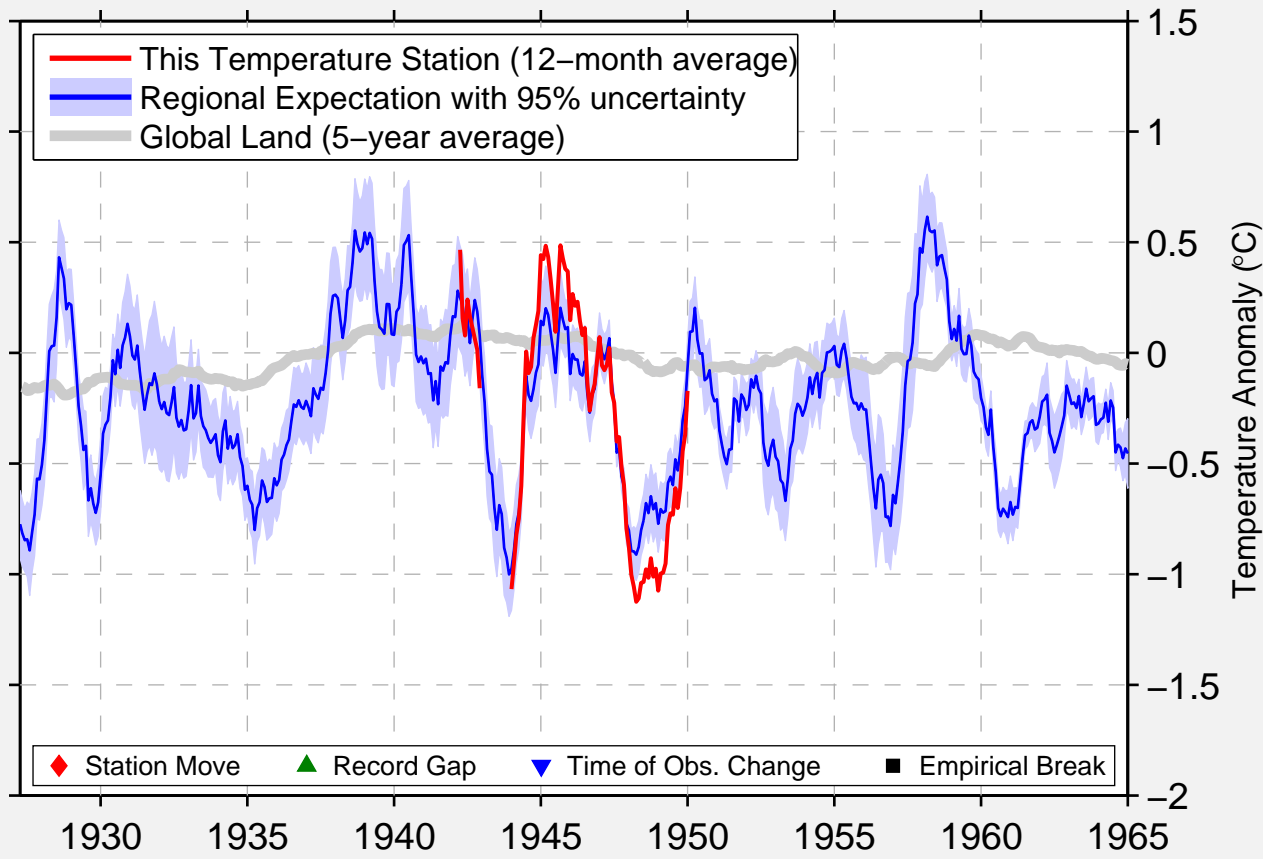

# RATHMINES AMO

33.050 S, 151.600 E (Australia)

Data Quality Controlled and Aligned at Breakpoints

Berkeley Earth