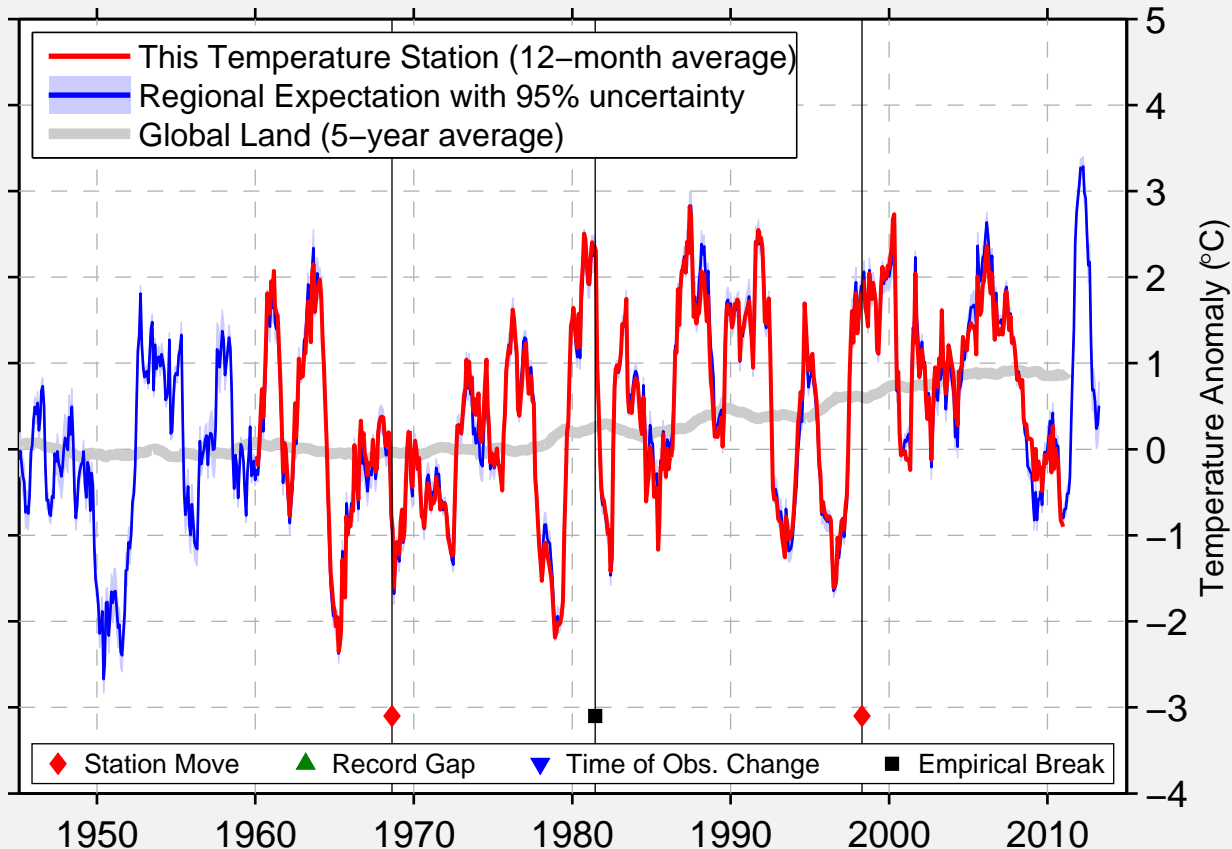

TROTTERS 3 SSE

47.292 N, 103.884 W (United States)

Data Quality Controlled and Aligned at Breakpoints

Berkeley Earth