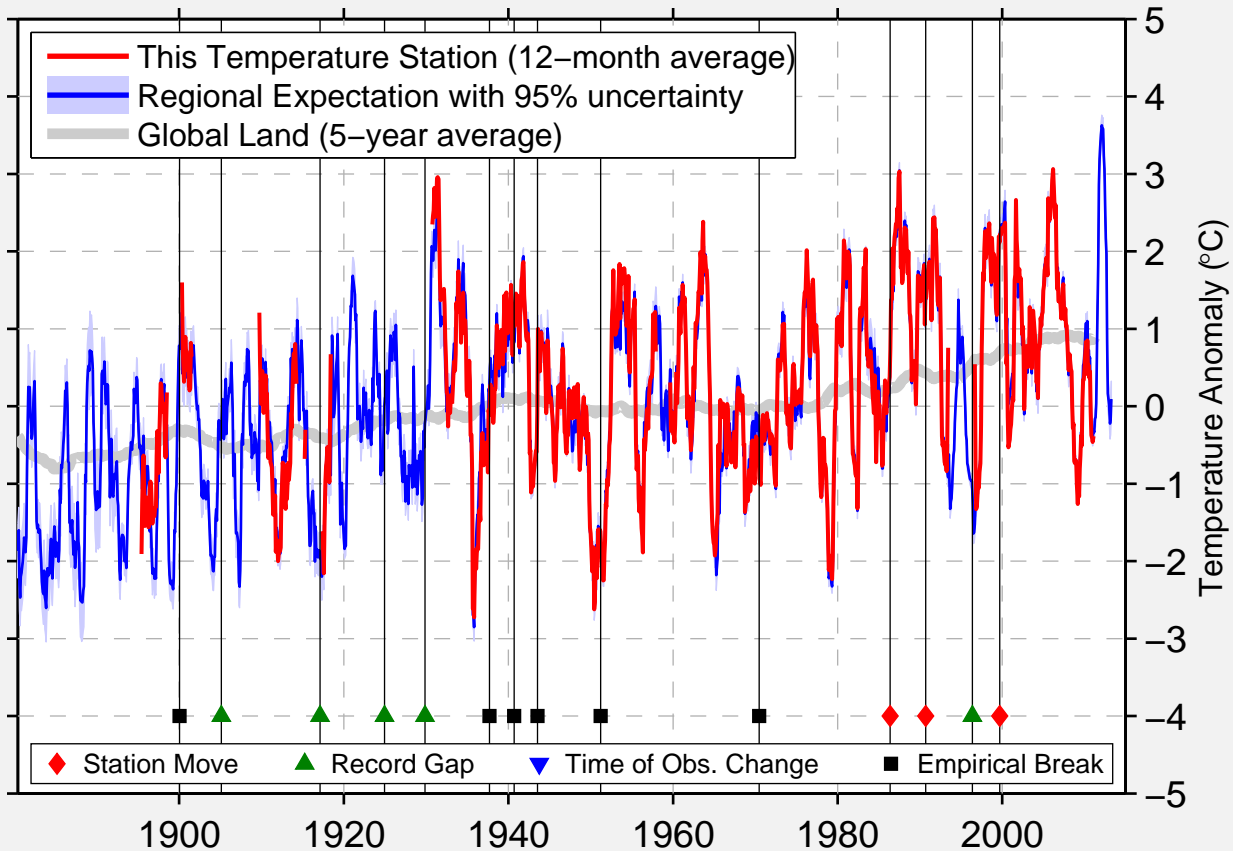

WASHBURN

47.284 N, 101.027 W (United States)

Data Quality Controlled and Aligned at Breakpoints

Berkeley Earth