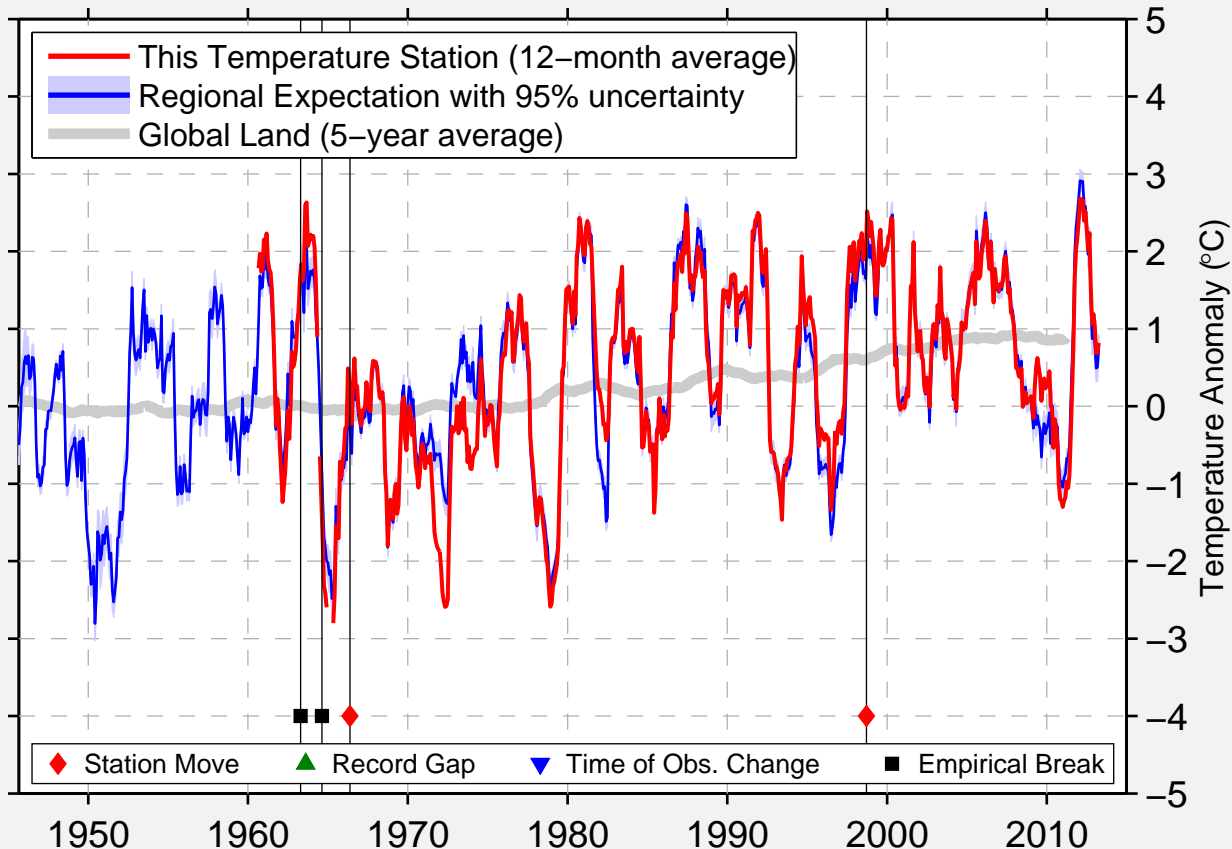

BROCKWAY 3 WSW

47.283 N, 105.819 W (United States)

Data Quality Controlled and Aligned at Breakpoints

Berkeley Earth