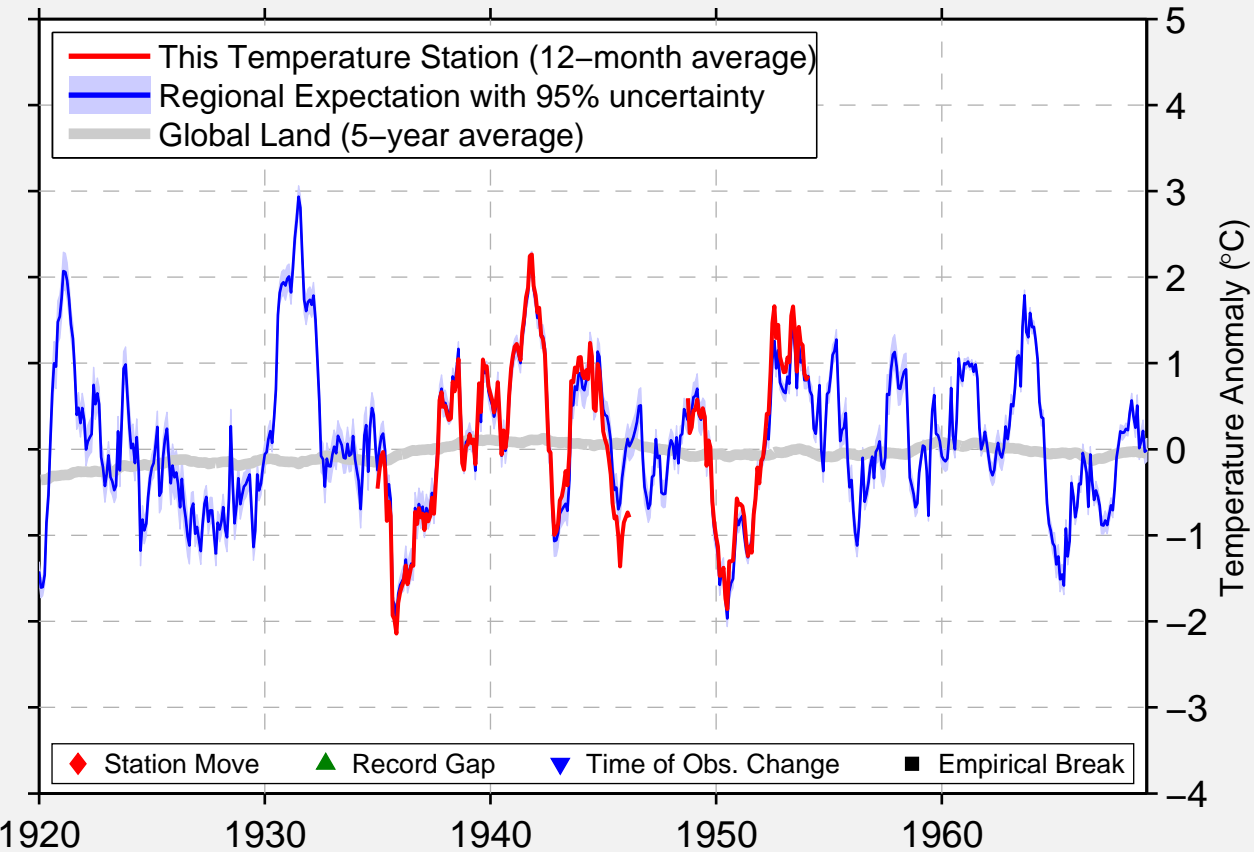

COLERAINE

47.267 N, 93.467 W (United States)

Data Quality Controlled and Aligned at Breakpoints

Berkeley Earth