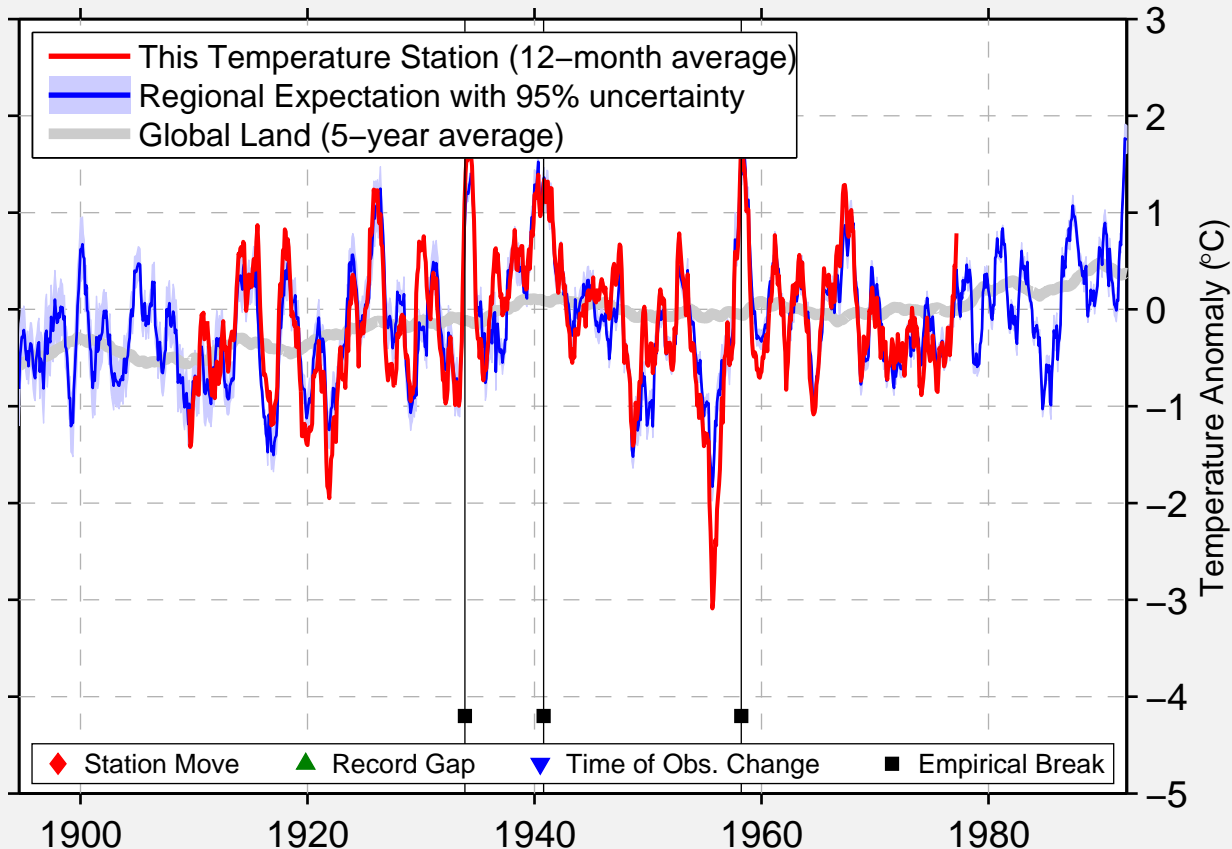

LAKE KACHESS

47.267 N, 121.200 W (United States)

Data Quality Controlled and Aligned at Breakpoints

Berkeley Earth