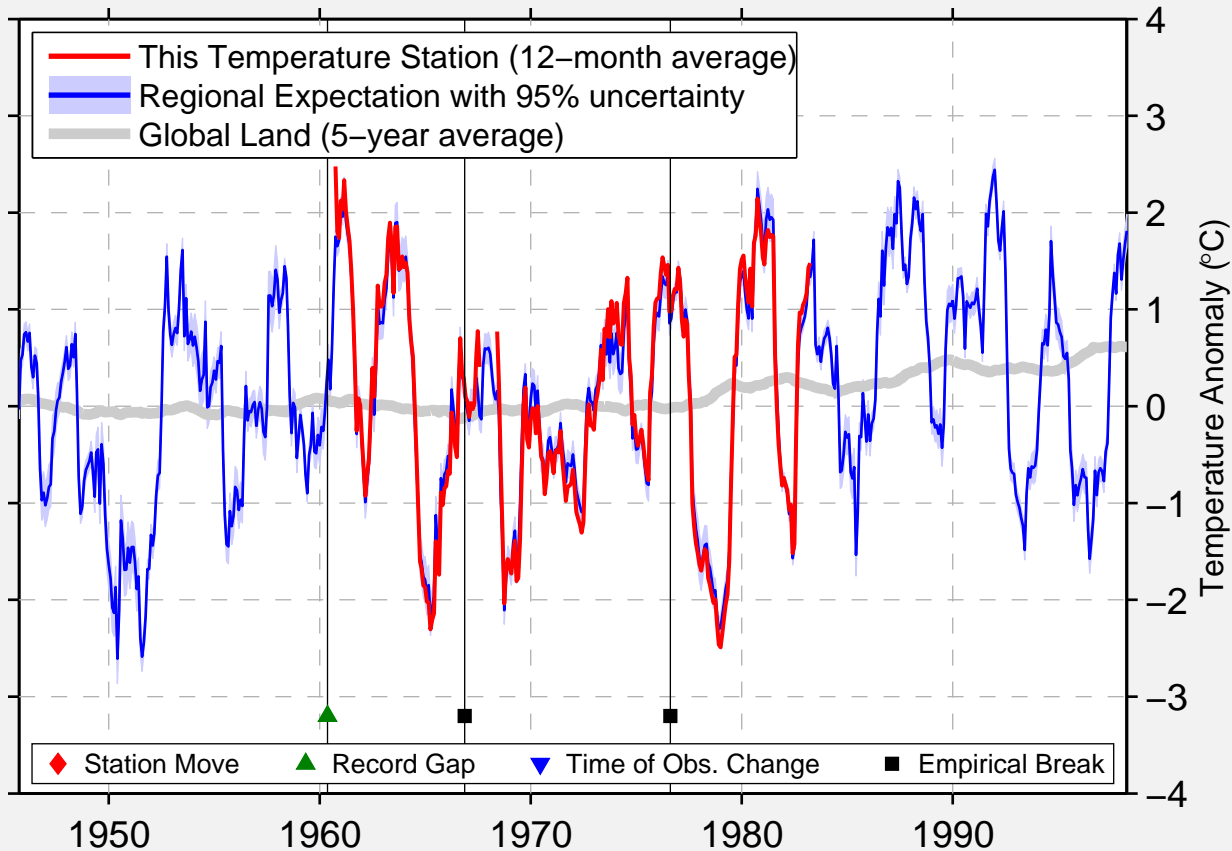

# MOSBY 18 N

47.250 N, 107.950 W (United States)

Data Quality Controlled and Aligned at Breakpoints

Berkeley Earth